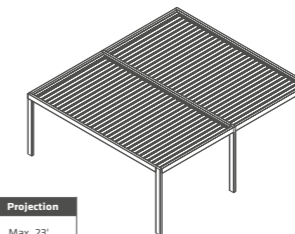

### Retractable Louvered Roof

**Ideal for:** Hotels, bars, restaurants and leisure industry as well as private houses and properties.

**Max Width:** 13'-1"  
**Max Projection:** 23'

**301 sqft** Maximum Coverage on a Single System

## Available Module Types

GALAXY FREEDOM LOUVER  
FREE STANDING

Single Module

Side Beam	Width	Projection
2 pieces	Max. 13'-1"	Max. 23'

Carrier Post	Width	Height
2 pieces	Max. 13'-1"	9'-10"

Double Module

Side Beam	Width	Projection
3 pieces	Max. 26'-3"	Max. 23'