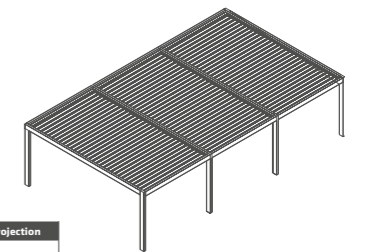

Side Beam	Width	Projection
4 pieces	Max. 39'-4"	Max. 23'

Carrier Post	Width	Height
8 pieces	Max. 39'-4"	9'-10"