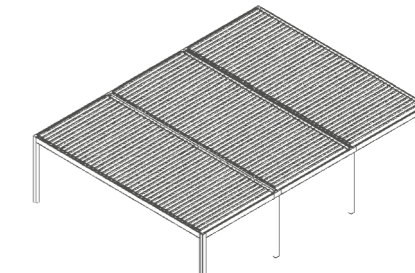

### Rolling Louvered Roof

**Ideal for:** Hotels, bars, restaurants and leisure industry as well as private houses and properties.

**Max Width:** 14'-9"  
**Max Projection:** 29'-6"

**386 sqft** Maximum Coverage on a Single System

## Available Module Types

Single Module

Side Beam	Width	Projection
2 pieces	Max. 13'-1"	Max. 29'-6"
Side Beam	Width	Projection
2 pieces	Max. 14'-9"	Max. 26'-3"

Double Module

Side Beam	Width	Projection
3 pieces	Max. 26'-3"	Max. 29'-6"
Side Beam	Width	Projection
3 pieces	Max. 29'-6"	Max. 26'-3"

Triple Module

Side Beam	Width	Projection
4 pieces	Max. 39'-4"	Max. 29'-6"
Side Beam	Width	Projection
4 pieces	Max. 44'-3"	Max. 26'-3"

GALAXY SHINE LOUVER  
FREE STANDING

Side Beam	Width	Projection
2 pieces	Max. 14'-9"	Max. 26'-3"

# GALAXY FREEDOM LOUVER

FREE STANDING

Freedom Louver is the model of the Galaxy Louvered roof systems standing on four support posts freely and detached from any surface. Generally, installed at poolsides, villa or private gardens, cafes, restaurants and entertainment venues. This system is ideal for closures of large areas. Being able stand strong and freely on four supporting posts makes it the system of open space structures. As all other systems, gutters are built in on four facades. It's structure profile dimensions are same as standard systems'. Insulation, light and sound system integrations are optional.