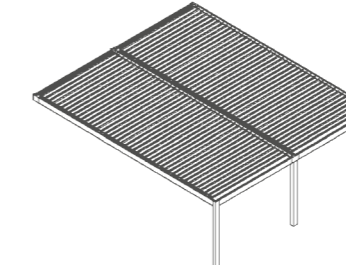

# GALAXY SHINE LOUVER

WALL MOUNT

Shine is a Galaxy Louvered Roof System that is mounted to a structure on one side and standing on 2 support posts on the other side. Day lights and air volume circulating through the roof can be adjusted by rotating the louver panels on their own axis at the touch of a button. Each louver can be adjusted to any angle between 0 degree and 120 degrees. Shine model is ideal for large area closures. Generally preferred at pool sides, villa gardens, restaurants and bars. Thanks to option of attaching the lights to louver panels, three different light systems can be used at the same time.

### Rolling Louvered Roof

**Ideal for:** Hotels, bars, restaurants and leisure industry as well as private houses and properties.

**Max Width:** 13'-1"  
**Max Projection:** 29'-6"

**386 sqft** Maximum Coverage on a Single System

## Available Module Types

Single Module

		Width	Projection
Side Beam	2 pieces	Max. 13'-1"	Max. 29'-6"
Carrier Post	2 pieces	Max. 13'-1"	9'-10"

Double Module

		Width	Projection
Side Beam	3 pieces	Max. 26'-3"	Max. 29'-6"
Carrier Post	3 pieces	Max. 26'-3"	9'-10"