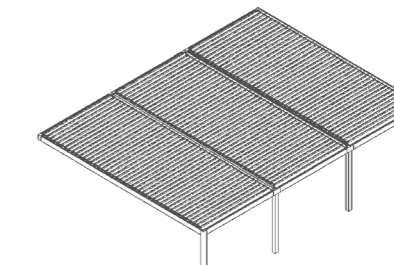

Triple Module

		Width	Projection
Side Beam	4 pieces	Max. 39'-4"	Max. 29'-6"
Carrier Post	4 pieces	Max. 39'-4"	9'-10"

GALAXY SHINE LOUVER
WALL MOUNT