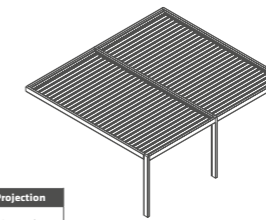

Double Module

Side Beam	Width	Projection
3 pieces	Max. 26'-3"	Max. 23'

Carrier Post	Width	Height
3 pieces	Max. 26'-3"	9'-10"