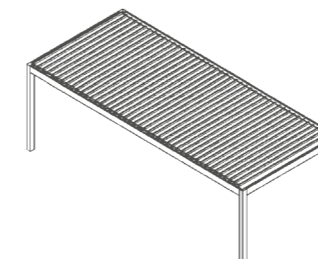

### Rolling Louvered Roof

**Ideal for:** Hotels, bars, restaurants and leisure industry as well as private houses and properties.

**Max Width:** 14'-9"  
**Max Projection:** 29'-6"

**386 sqft** Maximum Coverage on a Single System

## Available Module Types

Single Module

Side Beam	Width	Projection
2 pieces	Max. 13'-1"	Max. 29'-6"
Side Beam	Width	Projection
2 pieces	Max. 14'-9"	Max. 26'-3"

Double Module

Side Beam	Width	Projection
3 pieces	Max. 26'-3"	Max. 29'-6"
Side Beam	Width	Projection
3 pieces	Max. 29'-6"	Max. 26'-3"