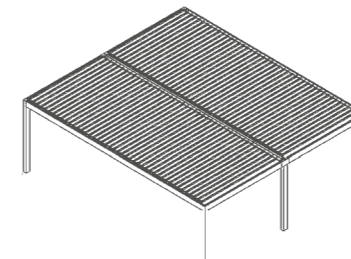

### Rolling Louvered Roof

**Ideal for:** Hotels, bars, restaurants and leisure industry as well as private houses and properties.

**Max Width:** 14'-9"  
**Max Projection:** 29'-6"

**386 sqft** Maximum Coverage on a Single System

## Available Module Types

Single Module

Side Beam	Width	Projection
2 pieces	Max. 13'-1"	Max. 29'-6"
Side Beam	Width	Projection
2 pieces	Max. 14'-9"	Max. 26'-3"

Double Module

Side Beam	Width	Projection
3 pieces	Max. 26'-3"	Max. 29'-6"
Side Beam	Width	Projection
3 pieces	Max. 29'-6"	Max. 26'-3"