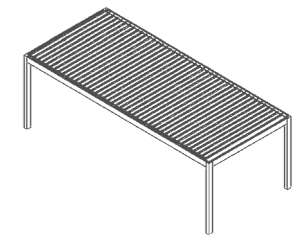

### Rolling Louvered Roof

**Ideal for:** Hotels, bars, restaurants and leisure industry as well as private houses and properties.

**Max Width:** 14'-9"  
**Max Projection:** 29'-6"

**386 sqft** Maximum Coverage on a Single System

## Available Module Types

Single Module

Side Beam	Width	Projection
2 pieces	Max. 13'-1"	Max. 29'-6"
Side Beam	Width	Projection
2 pieces	Max. 14'-9"	Max. 26'-3"

Double Module

Side Beam	Width	Projection
3 pieces	Max. 26'-3"	Max. 29'-6"
Side Beam	Width	Projection
3 pieces	Max. 29'-6"	Max. 26'-3"

Triple Module

Side Beam	Width	Projection
4 pieces	Max. 39'-4"	Max. 29'-6"
Side Beam	Width	Projection
4 pieces	Max. 44'-3"	Max. 26'-3"

GALAXY SHINE LOUVER  
FREE STANDING

Side Beam	Width	Projection
2 pieces	Max. 14'-9"	Max. 26'-3"

# GALAXY FREEDOM LOUVER

FREE STANDING

Freedom Louver is the model of the Galaxy Louvered roof systems standing on four support posts freely and detached from any surface. Generally, installed at poolsides, villa or private gardens, cafes, restaurants and entertainment venues. This system is ideal for closures of large areas. Being able stand strong and freely on four supporting posts makes it the system of open space structures. As all other systems, gutters are built in on four facades. It's structure profile dimensions are same as standard systems'. Insulation, light and sound system integrations are optional.