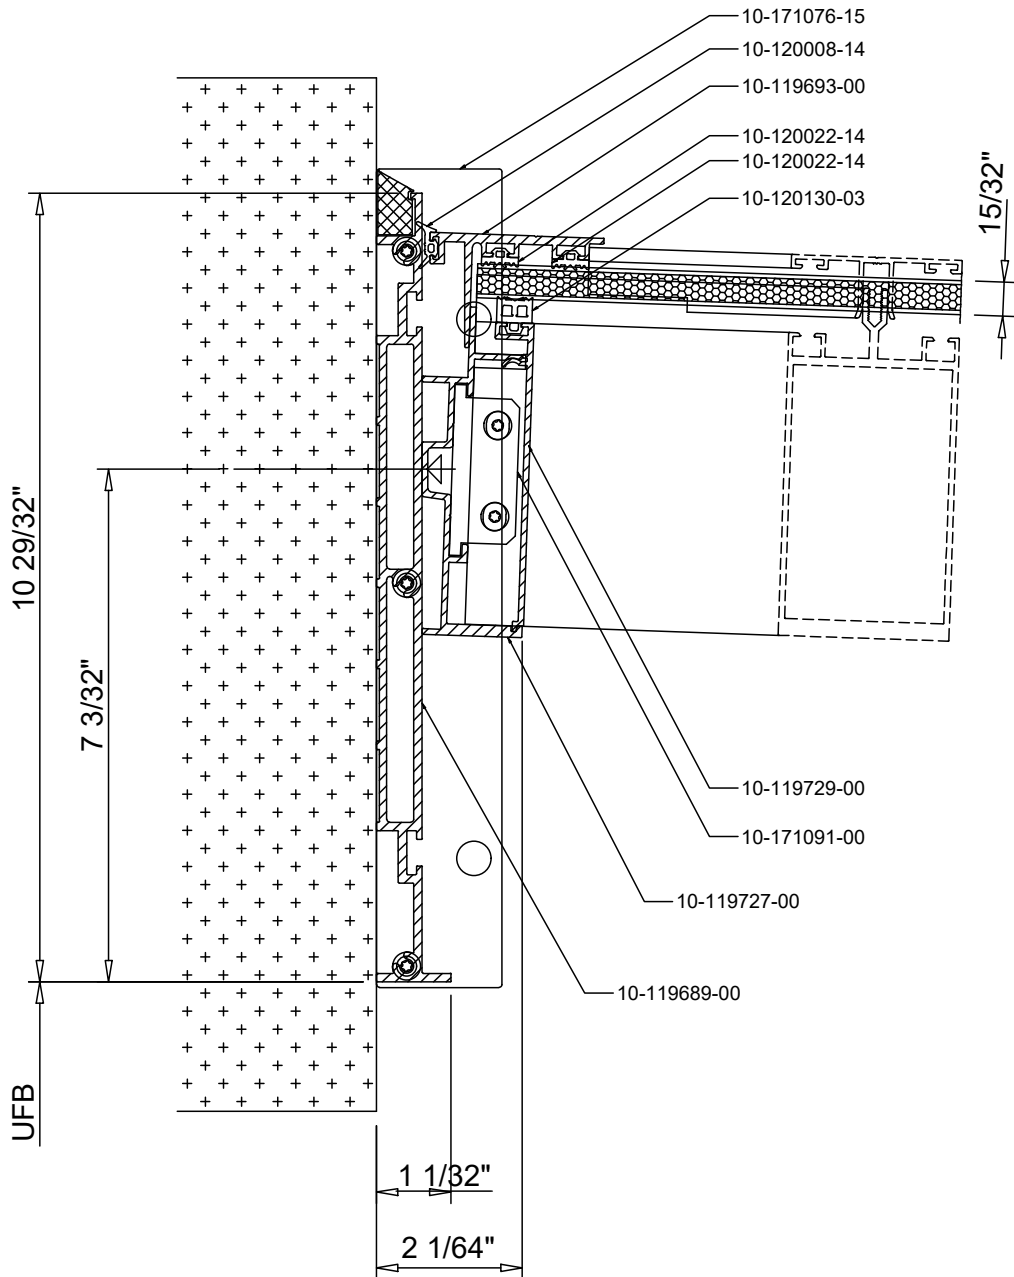

CUBO-EASY ROOF

Technical Drawings

Wall connection with 15/32" sandwich panel

CUBO-EASY_V06

Scale 1:3

Notes :

Notes :

Your Pergola Room Specialist Partner