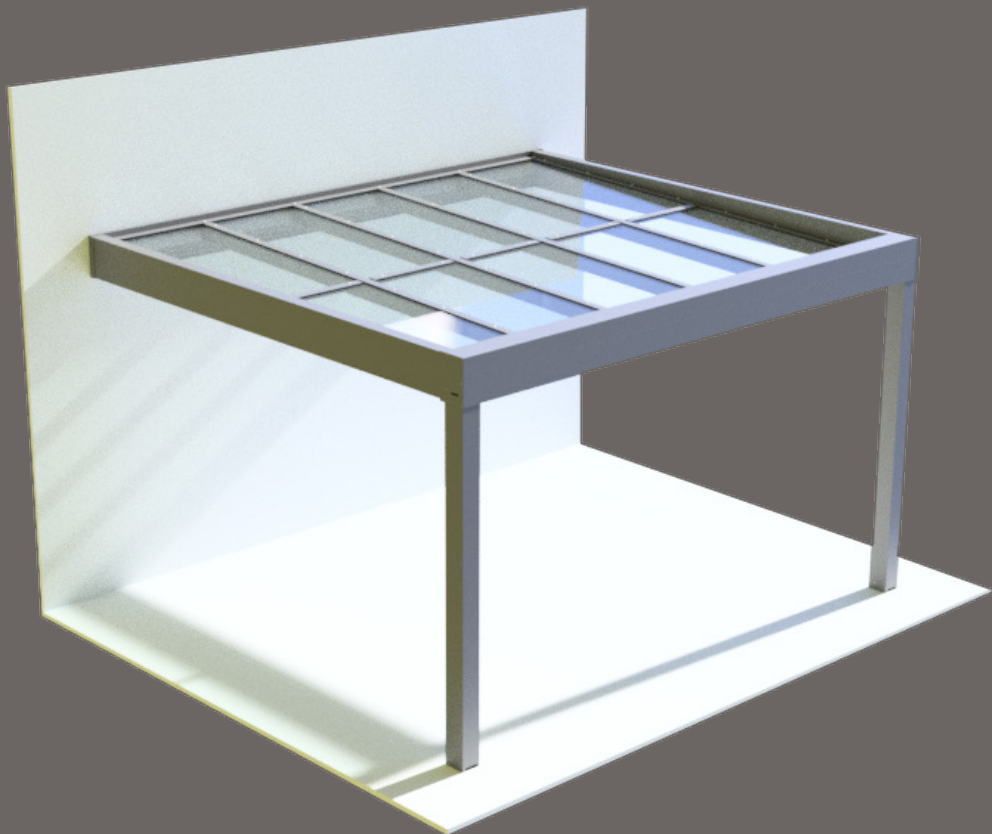

CUBO-EASY ROOF

Technical Drawings

Wall connection with 15/32" sandwich panel

CUBO-EASY_V06

Scale 1:3

Notes :

Notes :

Your Pergola Room Specialist Partner