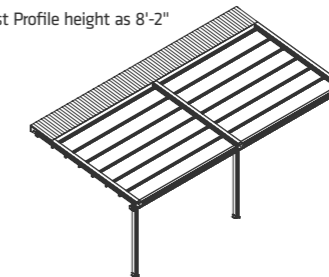

TECTONA FLAT MINIMA

WALL MOUNT

Tectona Flat Minima pergola system is inspired by oak wood with 600 species. Quercus family of oaks have strong structure and can create their own living spaces in any environment. Tectona Flat Minima can be installed up to 3 sections together to create a spacious outdoor space that can be used four seasons. This system can work in harmony with two different type of lighting systems options and several glass systems or zip screens, to add details and functionality to closed spaces.

Retractable Awning Roof

Max Width: 44'-4"
Max Projection: 23'

1.017 sqft Maximum Coverage on a Single System

Available Module Types

TECTONA FLAT MINIMA PERGOLA

WALL MOUNT

Single Module

Max. Width as 14'-9"
Standard Carrier Post Profile height as 8'-2"

Double Module

Max. Width as 29'-6"
Standard Carrier Post Profile height as 8'-2"

Triple Module

Max. Width as 44'-4"
Standard Carrier Post Profile height as 8'-2"