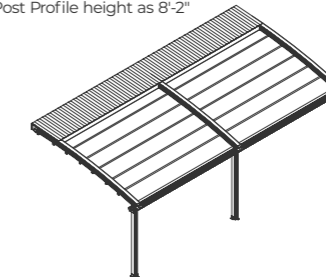

Retractable Awning Roof

Max Width: 44'-4"
Max Projection: 32'-10"

1.452 sqft Maximum Coverage on a Single System

Available Module Types

TECTONA ARC PERGOLA WALL MOUNT

Single Module

Max. Width as 14'-9"
Standard Carrier Post Profile height as 8'-2"

Double Module

Max. Width as 29'-6"
Standard Carrier Post Profile height as 8'-2"

Triple Module

Max. Width as 44'-4"
Standard Carrier Post Profile height as 8'-2"