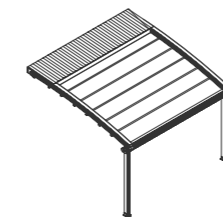

TECTONA ARC PERGOLA

WALL MOUNT

Tectona Arc pergola is another wall mounted, elegant, structural solution for requested area closures. It symbolizes trust. It is designed to create difference and add quality to pool openings, hotel terraces, patios, decks and many more. As Pergola Room LLC., we have always cared about being different. We have been developing functional shading systems that allow you to create closed outdoor spaces. These systems can be in flat, semi-oval or full oval structures.

Retractable Awning Roof

Max Width: 44'-4"
Max Projection: 32'-10"

1.452 sqft Maximum Coverage on a Single System

Available Module Types

TECTONA ARC PERGOLA WALL MOUNT

Single Module

Max. Width as 14'-9"
Standard Carrier Post Profile height as 8'-2"

Double Module

Max. Width as 29'-6"
Standard Carrier Post Profile height as 8'-2"

Triple Module

Max. Width as 44'-4"
Standard Carrier Post Profile height as 8'-2"