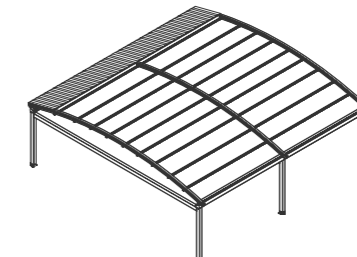

TECTONA ARC MAX MINIMA

FREE STANDING

Tectona Arc Max Minima is also inspired by oak wood of 600 species, a family of woods with strong structure and able to create their own living space in any environment. So is Tectona Arc Max Minima. A free standing elegant structure that can cover an area of more than 1000 sqft with only one section. It is designed to create a spacious outdoor area for quality and functional living.

Retractable Awning Roof

Max Width: 44'-4"
Max Projection: 23'

1.017 sqft Maximum Coverage on a Single System

Available Module Types

TECTONA ARC MAX MINIMA PERGOLA

FREE STANDING

Single Module

Max. Width as 14'-9"
Standard Carrier Post Profile height as 8'-2"

Double Module

Max. Width as 29'-6"
Standard Carrier Post Profile height as 8'-2"

Triple Module

Max. Width as 44'-4"
Standard Carrier Post Profile height as 8'-2"