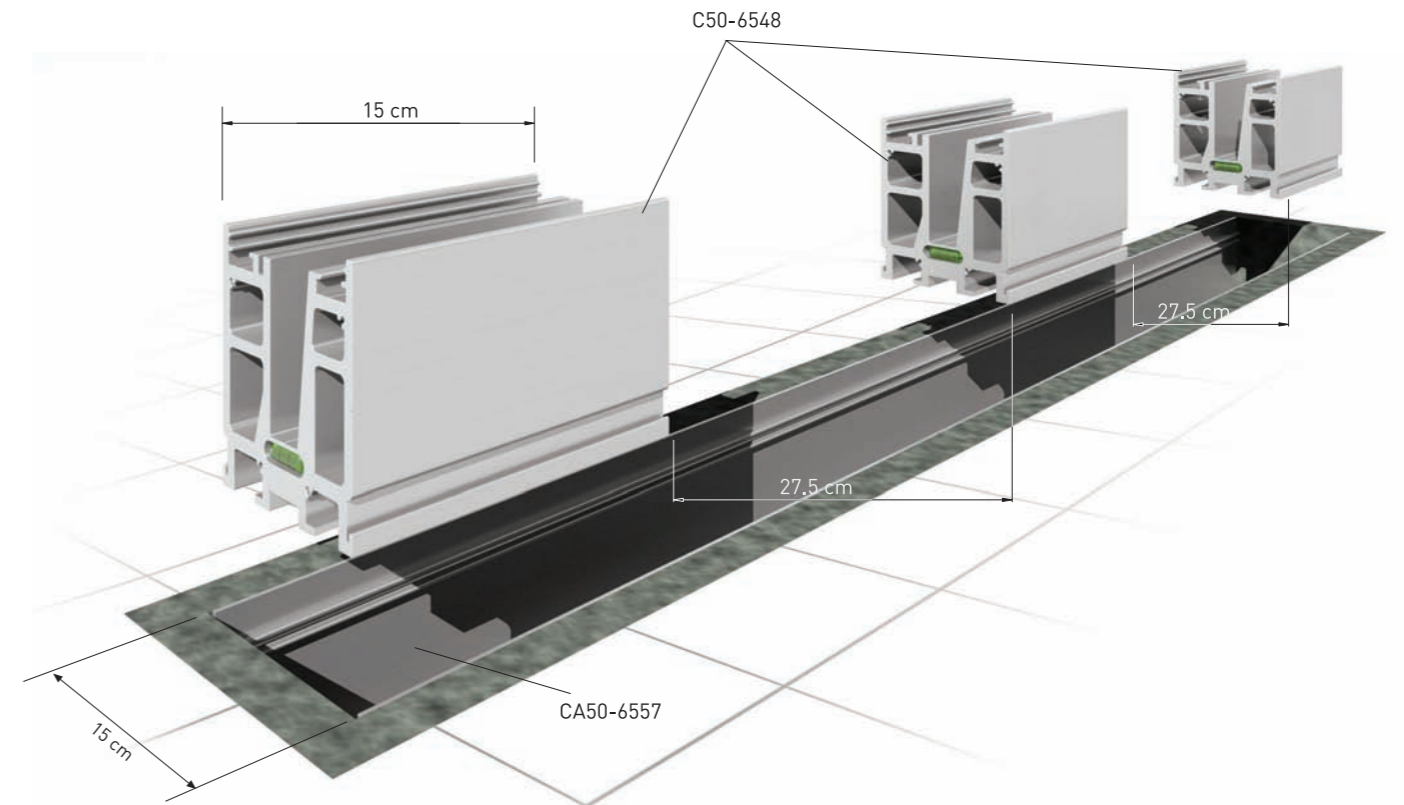

Fixing Components