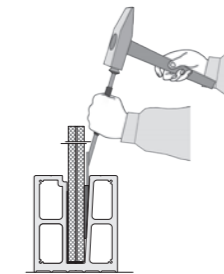

Fixing Components