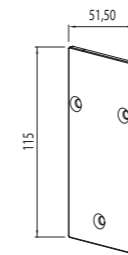

Endcaps

N50-8984K