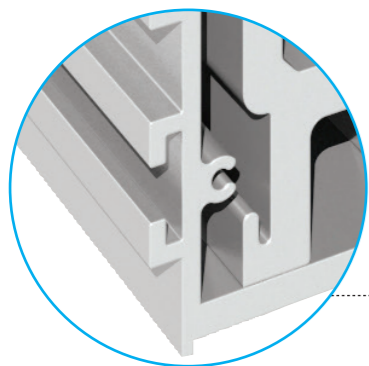

ELEGANT SERIES CA50

Elegant in-floor glass supporting system distinguish your precious buildings with it's durability, aesthetic view and being brand new system. Besides, it provides more view space.

In-floor fixing parts are closed with caps which have special gaskets on it. Provides unlimited view, stability. The best solution Elegant CA50.

- Newest and safest system in railing
- Unlimited view
- Aesthetic design
- Easy cleaning

TR2011/09444
TR2014/08207