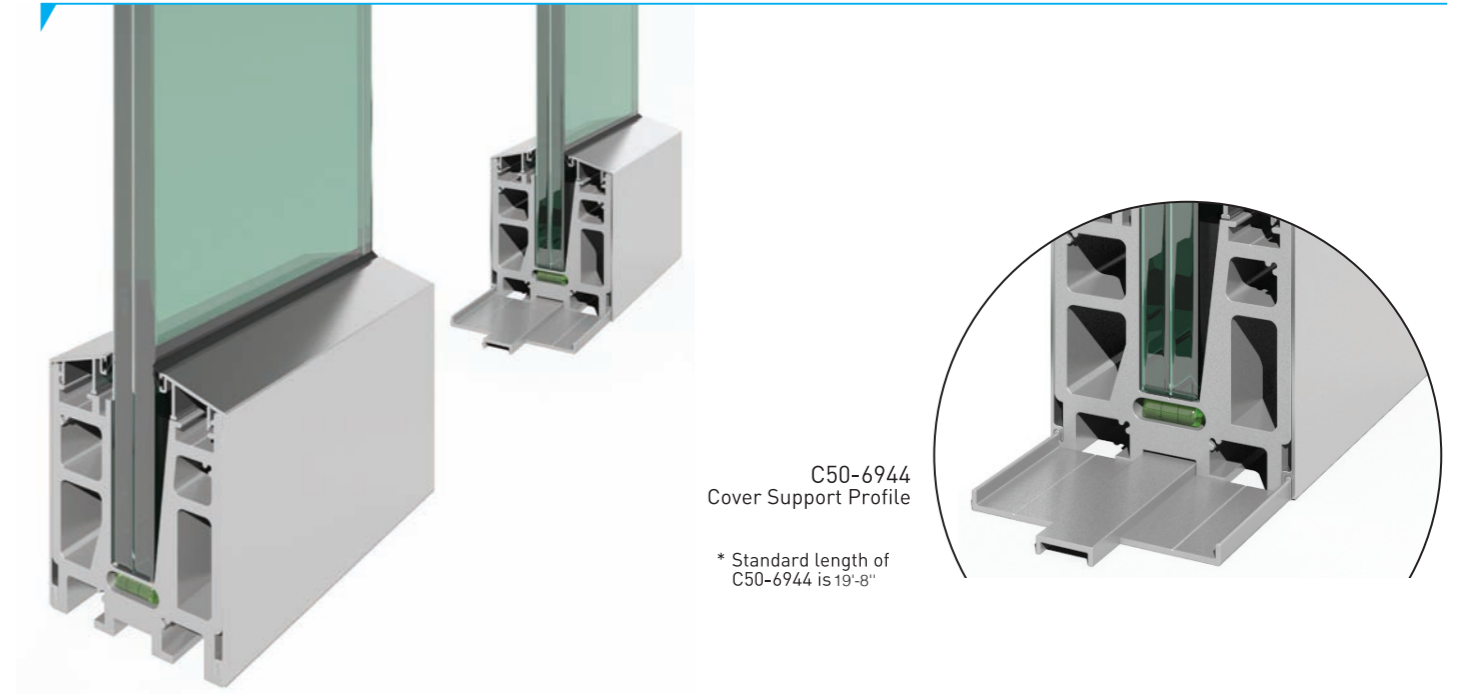

ELEGANT SERIES C50

Installation Details