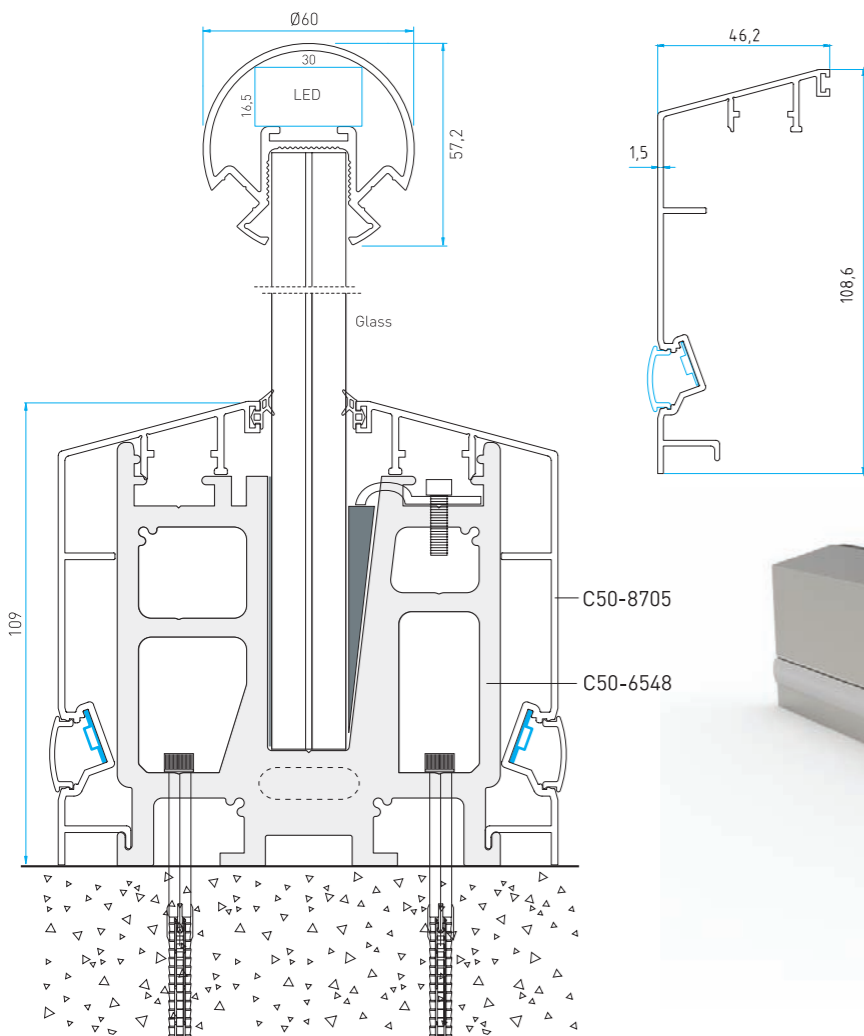

AK-8102D

AK-5190

AK-5189

AK-8102B

ELEGANT SERIES LED

LED Channel Top Rail Profile

ELEGANT SERIES LED

C50-8705