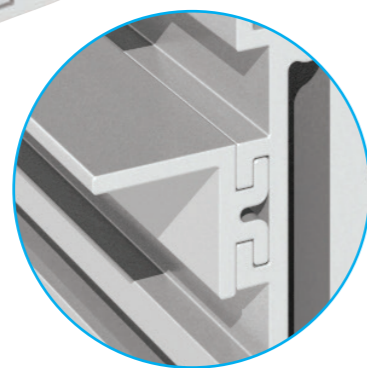

Height Adjusting Profile