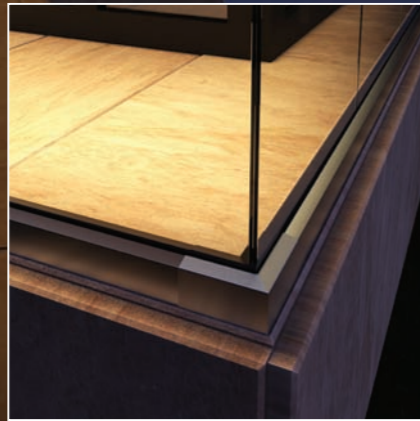

ELEGANT SERIES C50::LED::

Top Mount Glass Supporting System