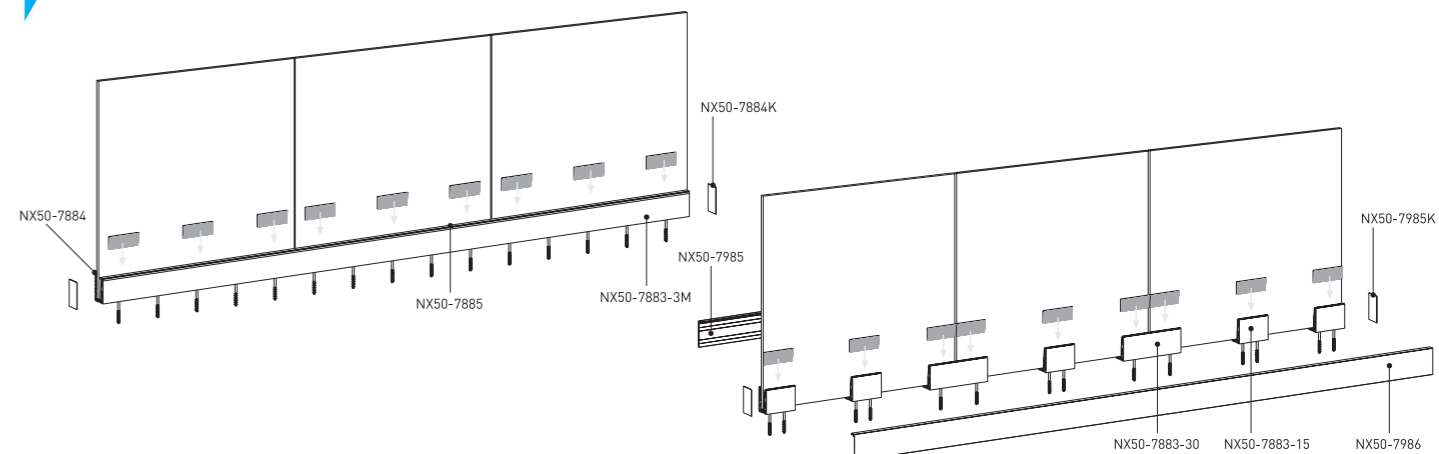

# ELEGANT SERIES B50

Elegant railing system which has on-floor, in-floor, external facade connection types, it also coming into prominence with curved system. It has the same logic with Elegant C50 but it is designed for curved areas.