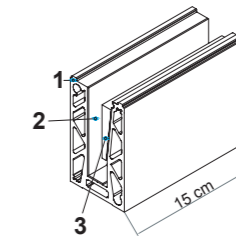

ELEGANT SERIES NX50

The newest, most beautiful and elegant type of glass railing. It's name is NX50. It is differing from other models because of it's satin finish brushed surface. For satin finish brushed surface, you have to use continous aluminium supporting profile and closing the installation details with upper covers. The cover profiles are also coming with satin finish brushed surface.

You can also use glass supporting blocks in 5 29/32" parts then you can close the blocks with satin finished brushed surface aluminum covers. The system has two possibilities for installation according to your wishes. Part by part installation or continous profile installation. However it's difference than others is satin finish surface which is providing beautiful view on your projects.

- Satin Finish Brushed Surface Option
- Elegant Design
- Easy Installation
- Part by Part Supporting Option
- Unlimited View
- Possibility to use heavy duty anchors

ELEGANT SERIES NX50

Glass Support Base Shoes

1. **Material List**
- 1- Glass support base shoe
  - 2- Spacer
  - 3- Plastic wedge

Full Length Base Shoe Profile

Code	NX50-7883	NX50-7883/30	NX50-5320	NX50-5320/30	PR-7883
Length	19/32"	1 3/16"	19/32"	1 3/16"	9'-10"
Glass Thickness	41/64" / 11/16" Glass		51/64" / 27/32" Glass		41/64" / 11/16" Glass 51/64" / 27/32" Glass
Prefabricated	✓	✓	✓	✓	✓
Plastic Wedge +Spacer	Included	Included	Included	Included	X

Covers

Endcaps

Connector Pin

Fixing Components

Installation Details