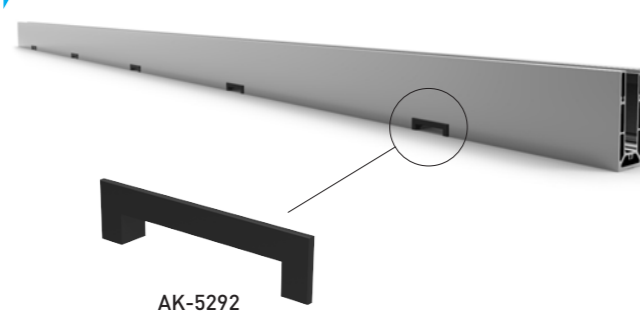

Optional Prefabricated Water Drainage Canals