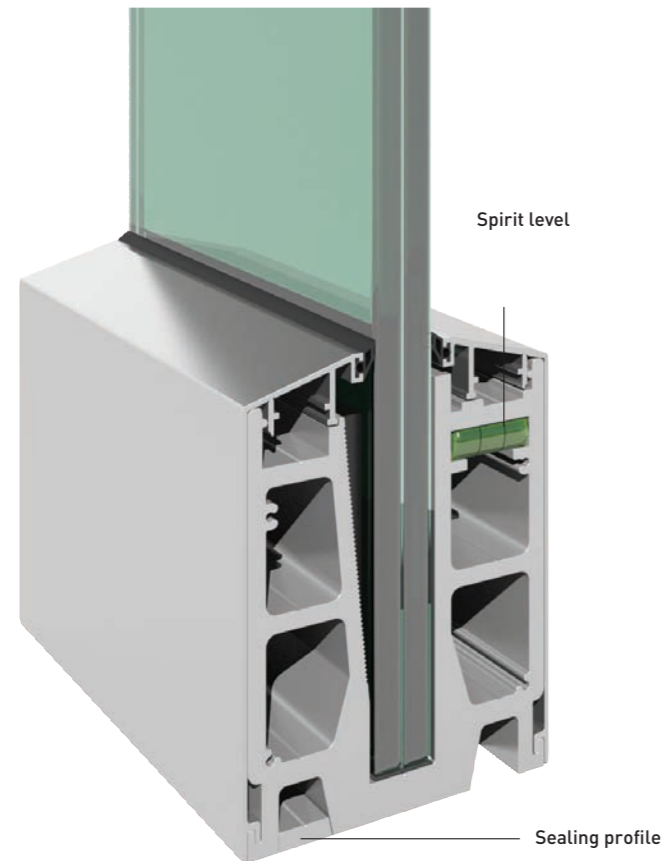

### Installation Details

# ELEGANT SERIES CX50

Elegant CX50 type glass railing is designed for higher dimensions than standard railings and it's glass supporting depth is 3 15/16".

The serie Elegant CX50 which enriches your high standard prestigious projects, is produced to supply highest resistance and safety.