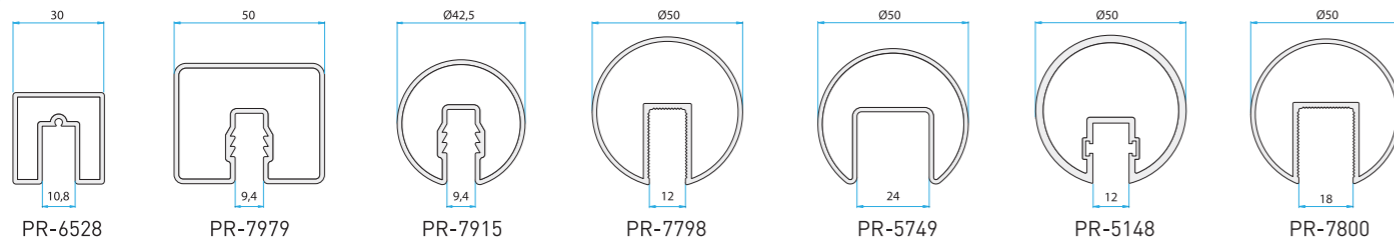

PR-7426

PR-6728

PR-6936

Various Top Rail Options