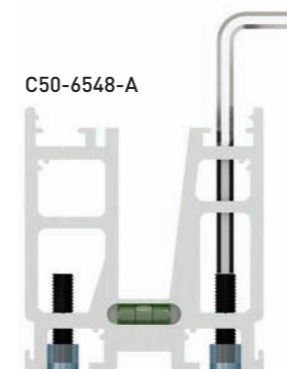

Model Variations