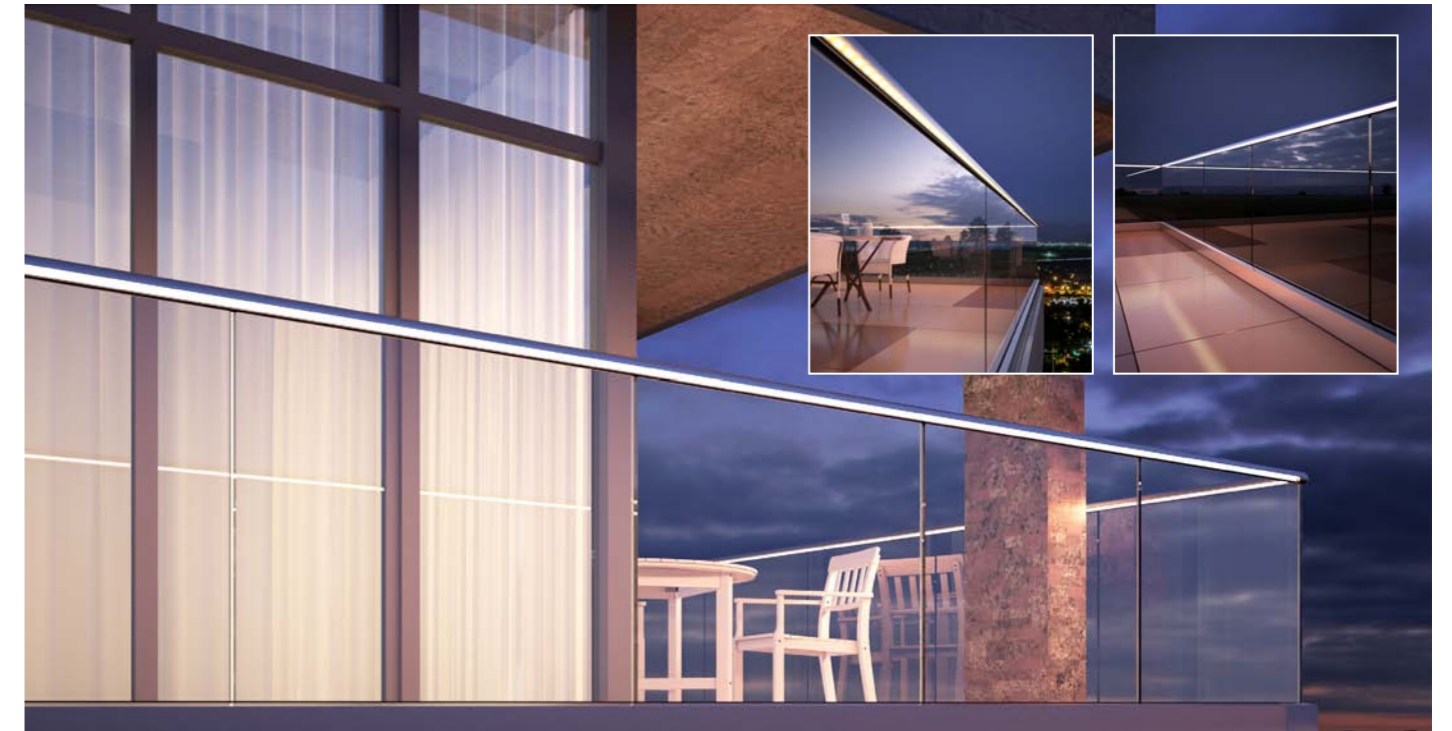

ELEGANT SERIES LED

LED Channel Top Rail Profile