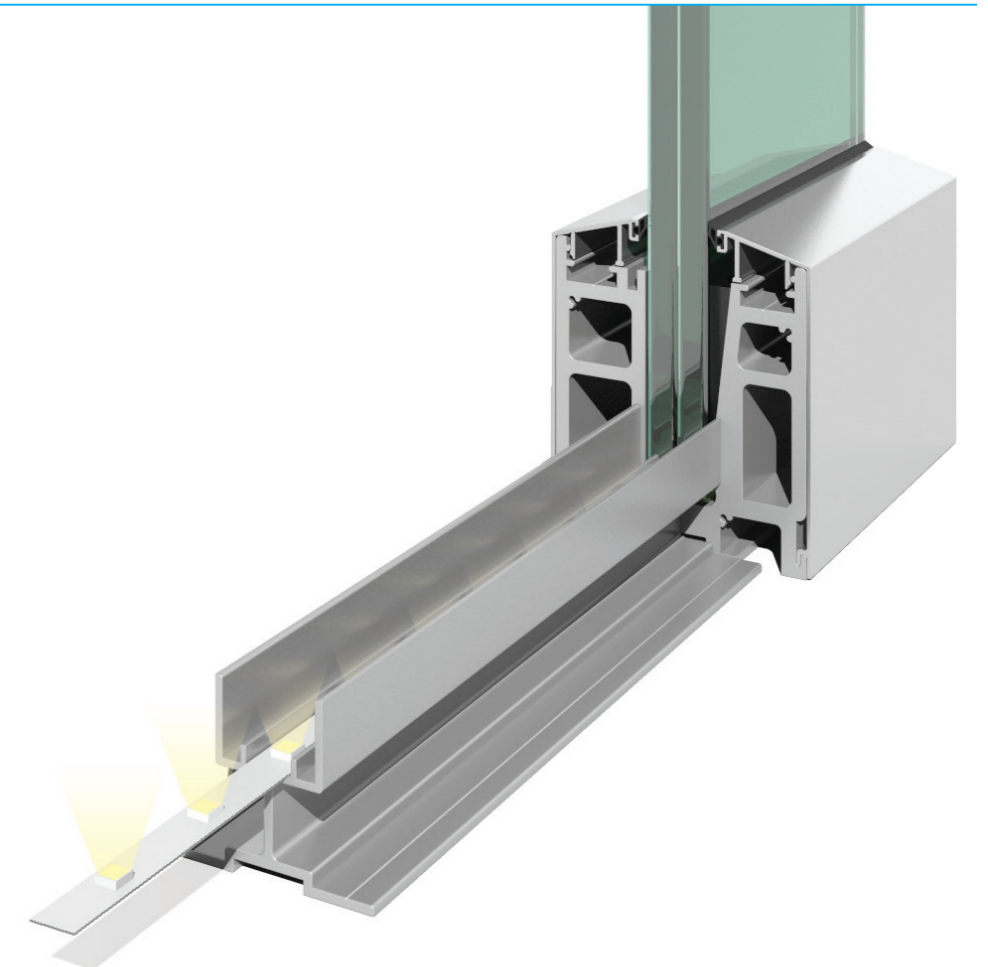

### Led light supporting profile

C50-6961  
Led light supporting profile

- \* Standard length of C50-6961 is 19'-8".
- \* Special dimensions can be produced.