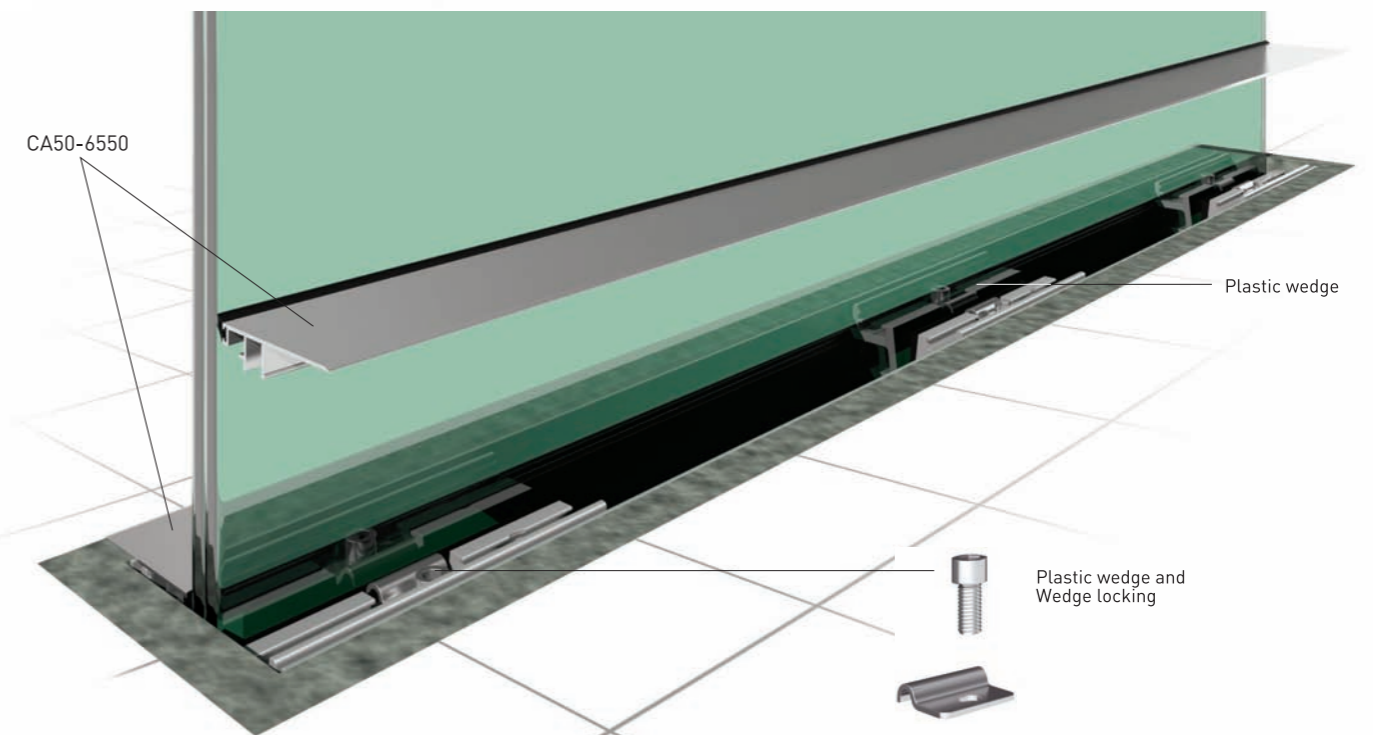

Fixing Components