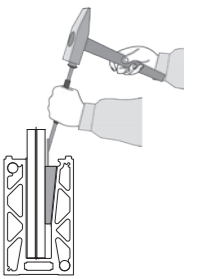

### Fixing Components

AK-5027K  
Chemical Anchor

BTS-GJ10X150  
M10 x 150 Threaded Rod + Washer + Nut

BTS-KB10X140

AK-5299  
Wedge Fixing Tool