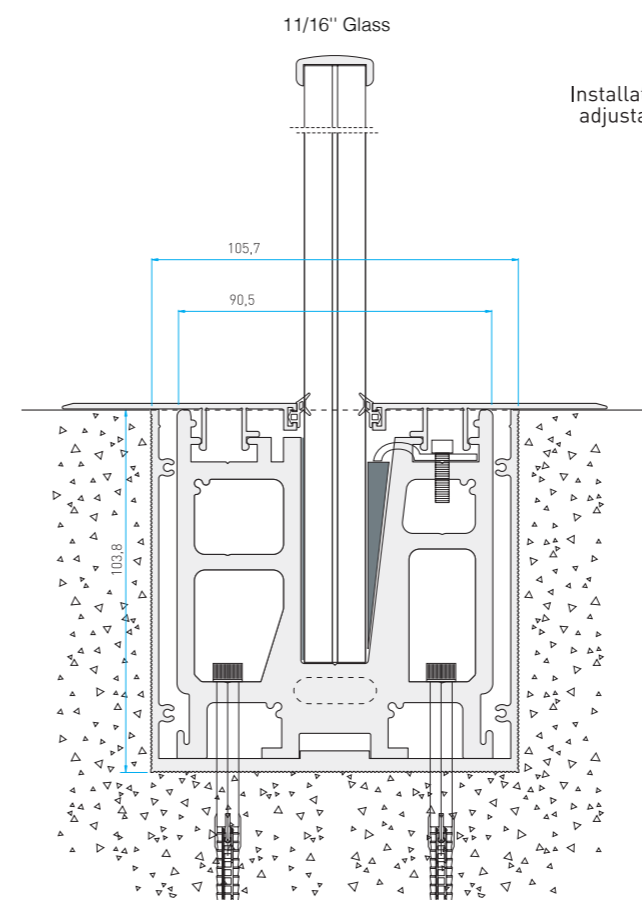

TR2011/09444  
TR2014/08207

Height Adjusting Profile

Height Adjusting U Case Profile Option

? See, \$\$\$ T  
Ha g\_ W" z #\* X%  
6 W e[fk, #(\* z & T!X%  
I WYZf, #%@) @

Alloy EN AW 6063  
Stress and relocation results on 1mt base profile with 1 tone (10.000 nt) horizontal load to the highest surface of the profile.

Installation detail of height adjustable U case profile

TR2011/09444  
TR2014/08207

ELEGANT SERIES CA50

Installation Details

Glass Support Base Shoes

Full Length Glass Support Base Shoe Profile

Code	C50-5280	C50-5280/30	C50-6548	C50-6548/30	C50-6844	C50-6844/30	PR-6548	PR-6844
Length	5 29/32"	11 13/16"	5 29/32"	11 13/16"	5 29/32"	11 13/16"	6'-7"	6'-7"
Glass Thickness	31/64"/ 17/32" Glass		51/64"/ 27/32" Glass		51/64"/ 27/32" Glass		31/64"/ 17/32"	51/64"/ 27/32"
Prefabricated	✓	✓	✓	✓	✓	✓	✓	✓
Plastic Wedge	Included	Included	Included	Included	Included	Included	X	X
Spacer	Included	Included	Included	Included	Included	Included	X	X
Wedge Locking	Included	Included	Included	Included	Included	Included	X	X