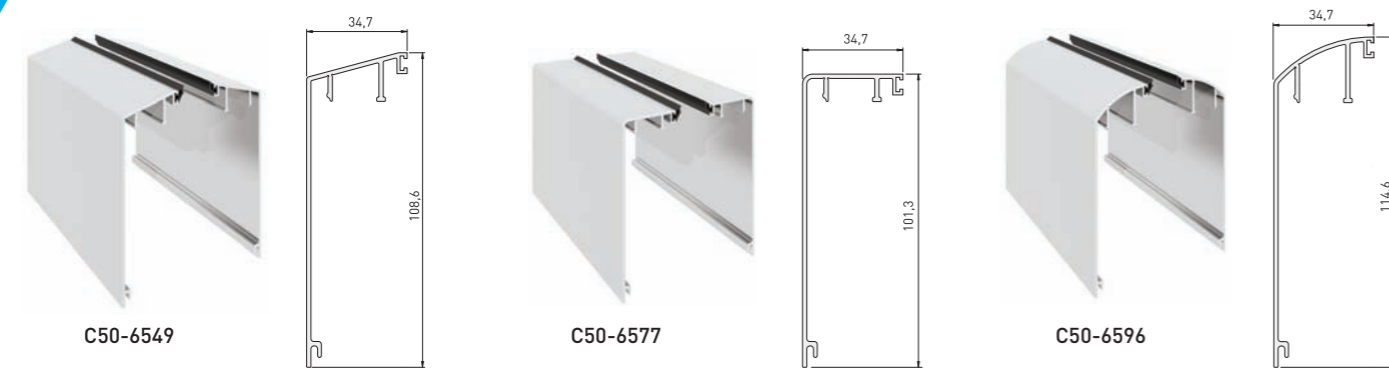

TR2011/09444
TR2014/08207

Glass Support Base Shoes

Full Length Glass Support Base Shoes

Code	C50-5280	C50-5280/30	C50-6548	C50-6548/30	C50-6844	C50-6844/30	PR-6548	PR-6844
Length	5 29/32"	11 13/16"	5 29/32"	11 13/16"	5 29/32"	11 13/16"	6'-7"	6'-7"
Glass Thickness	31/64" / 17/32" Glass		41/64" / 11/16" Glass		51/64" / 27/32" Glass		31/64" / 17/32"	51/64" / 27/32"
Prefabricated	✓	✓	✓	✓	✓	✓	✓	✓
Plastic Wedge	Included	Included	Included	Included	Included	Included	X	X
Spacer	Included	Included	Included	Included	Included	Included	X	X
Wedge Locking	Included	Included	Included	Included	Included	Included	X	X

Covers

Endcaps

Fixing Components

ELEGANT SERIES C50

Top Mount Glass Supporting System

Alignment Profiles

Corner Connector

Cover Merge Caps

Inox Covers

INOX