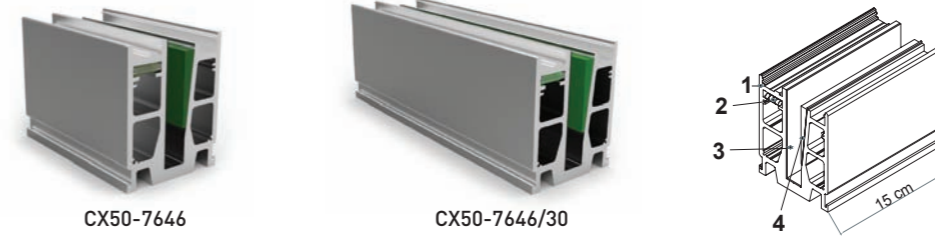

ELEGANT SERIES CX50

Glass Support Base Shoes