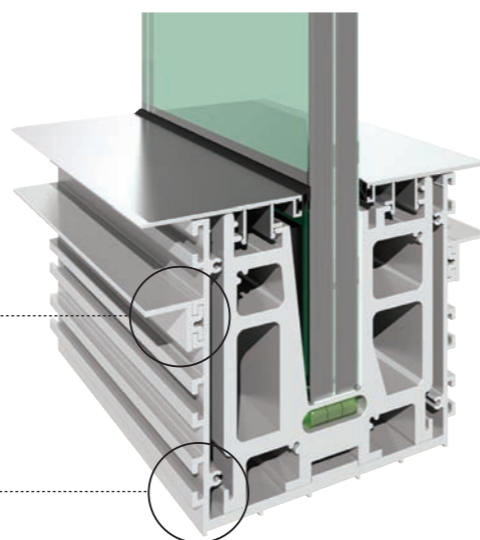

Height Adjusting U Case Profile Option