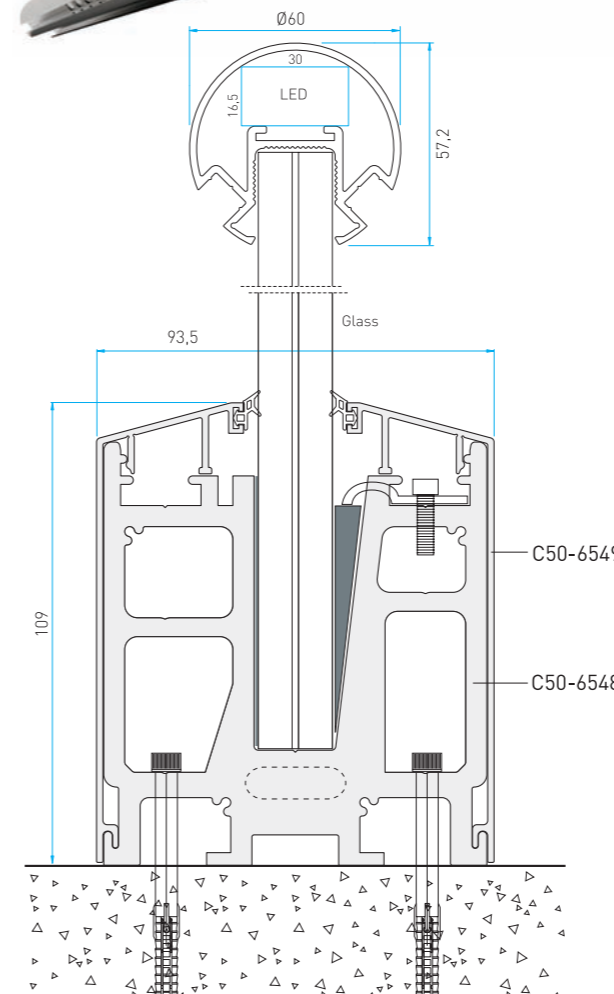

ELEGANT SERIES C50::LED::

Top Mount Glass Supporting System

The beauty of slight light in the darkness of night ... Catch the visuality at night and guide your way with LED light slotted channel profile which is adapted on C50 system.