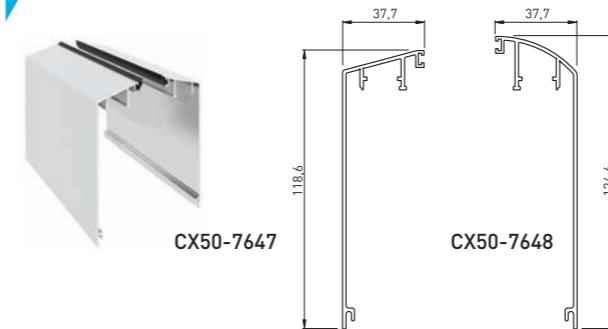

ELEGANT SERIES CX50

Elegant CX50 type glass railing is designed for higher dimensions than standard railings and it's glass supporting depth is 3 15/16".

The serie Elegant CX50 which enriches your high standard prestigious projects, is produced to supply highest resistance and safety.

ELEGANT SERIES CX50

Glass Support Base Shoes

1. **Material List**
- 1- Glass support base shoe
  - 2- Bubble level
  - 3- Spacer
  - 4- Plastic wedge

Full Length Glass Support Base Shoe Profile

Code	CX50-5284	CX50-5284/30	CX50-7646	CX50-7646/30	PR-7646
Length	19/32"	1 3/16"	19/32"	1 3/16"	6'-7"
Glass Thickness	31/64" / 17/32" Glass		41/64" / 11/16" Glass		31/64" / 17/32"
Prefabricated	✓	✓	✓	✓	✓
Plastic Wedge +Spacer	Included	Included	Included	Included	X

Covers

Endcaps

Alignment Profile

Fixing Components