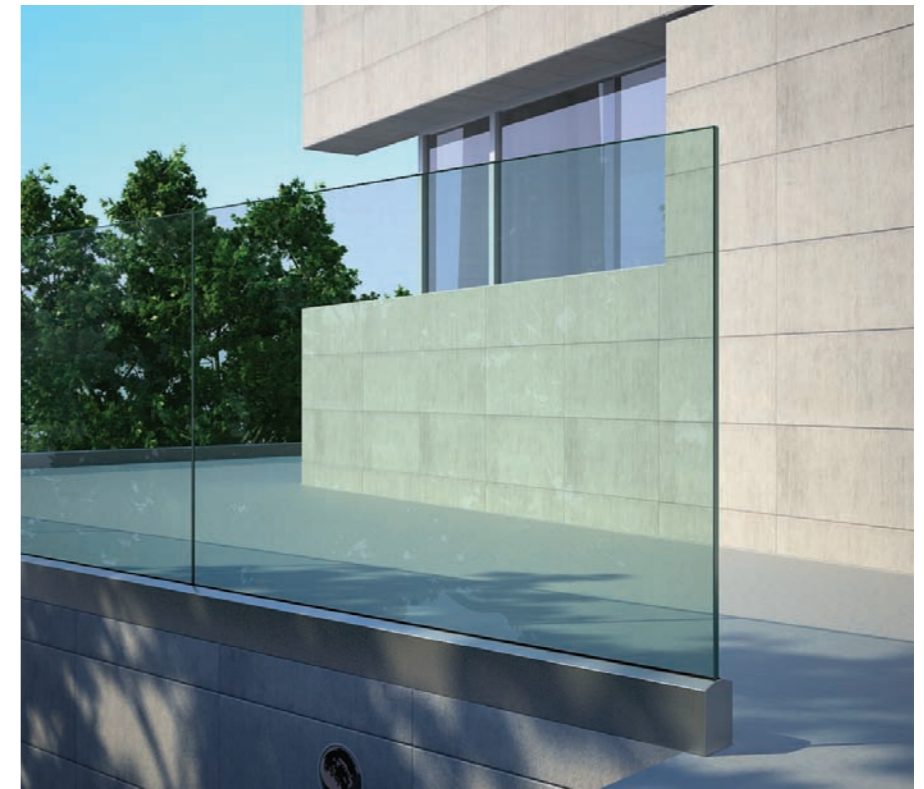

C50 Sample Box
Elegant C50 Musterbox