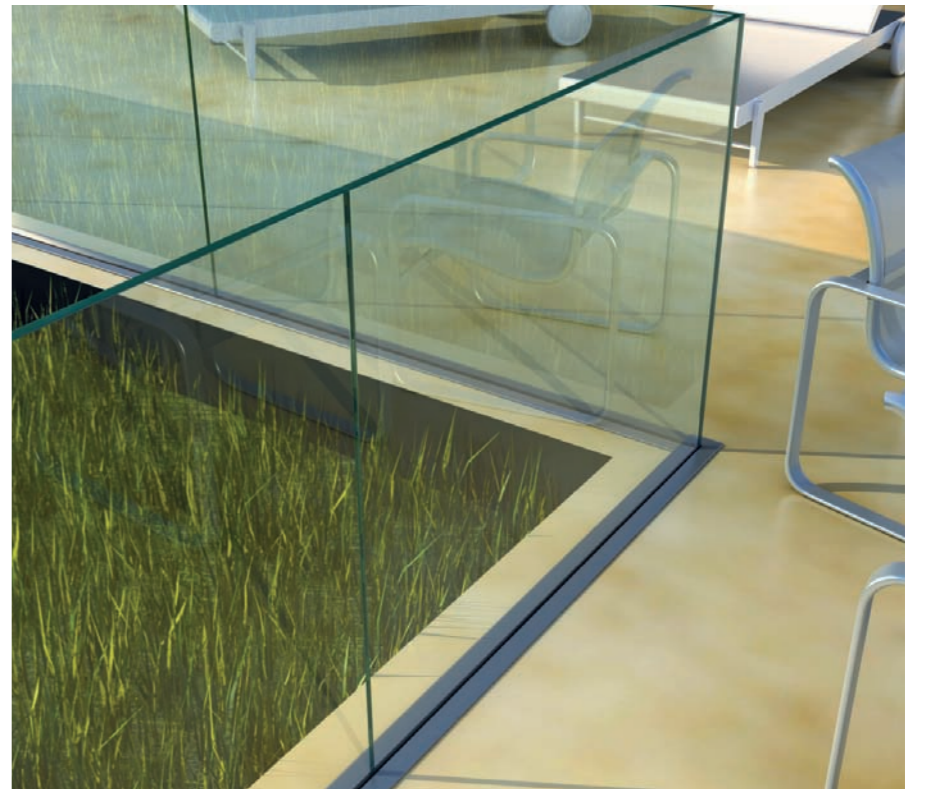

? See, $$$ T
Ha g_ W" z #* X%
6 W e[fk, #(* z & T!X%
I WYZf, #%@) @