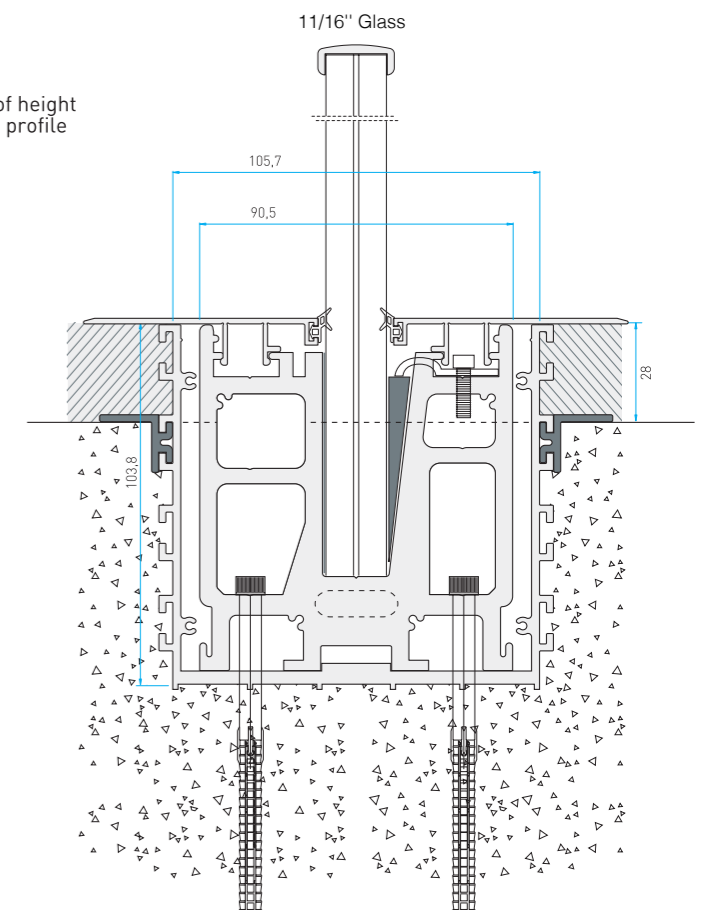

TR2011/09444  
TR2014/08207

Height Adjusting Profile

Height Adjusting U Case Profile Option

? See, \$\$\$ T  
Ha g\_ W" z #\* X%  
6 W e[fk, #(\* z & T!X%  
I WYZf, #%@) @

Alloy EN AW 6063  
Stress and relocation results on 1mt base profile with 1 tone (10.000 nt) horizontal load to the highest surface of the profile.

Installation detail of height adjustable U case profile

TR2011/09444  
TR2014/08207

ELEGANT SERIES CA50

Installation Details

Glass Support Base Shoes

Full Length Glass Support Base Shoe Profile

Code	C50-5280	C50-5280/30	C50-6548	C50-6548/30	C50-6844	C50-6844/30	PR-6548	PR-6844
Length	5 29/32"	11 13/16"	5 29/32"	11 13/16"	5 29/32"	11 13/16"	6'-7"	6'-7"
Glass Thickness	31/64"/ 17/32" Glass		51/64"/ 27/32" Glass		51/64"/ 27/32" Glass		31/64"/ 17/32"	51/64"/ 27/32"
Prefabricated	✓	✓	✓	✓	✓	✓	✓	✓
Plastic Wedge	Included	Included	Included	Included	Included	Included	X	X
Spacer	Included	Included	Included	Included	Included	Included	X	X
Wedge Locking	Included	Included	Included	Included	Included	Included	X	X