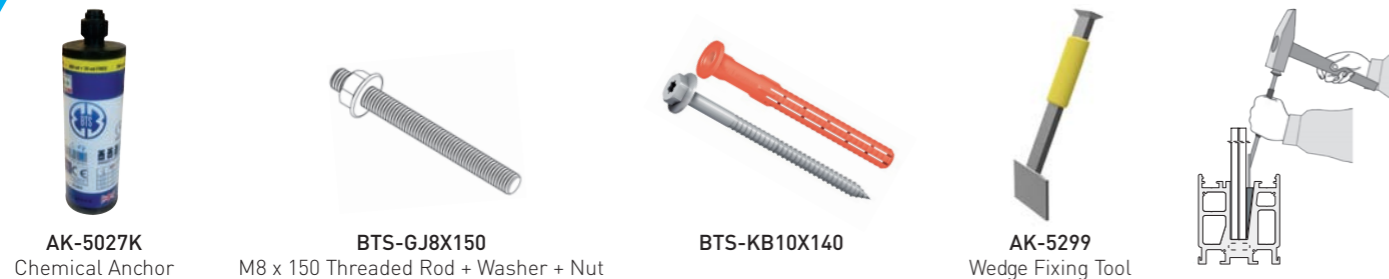

Fixing Components