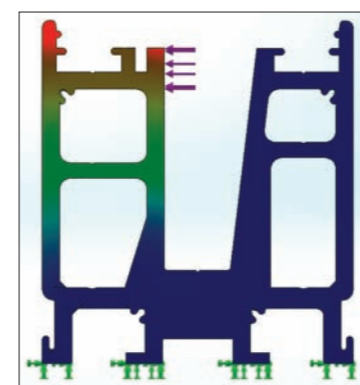

TR2011/09444  
TR2014/08207

Height Adjusting Profile

Height Adjusting U Case Profile Option

? See, \$\$\$ T  
Ha g\_ W" z #\* X%  
6 W e[fk, #(\* z & T!X%  
I WYZf, #%@) @

Alloy EN AW 6063  
Stress and relocation results on 1mt base profile with 1 tone (10.000 nt) horizontal load to the highest surface of the profile.