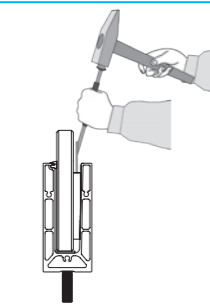

## Fixing Components

AK-5027K  
Chemical Anchor

BTS-GJ10X150  
M10 x 150 Threaded Rod + Washer + Nut

AK-5299  
Wedge Fixing Tool