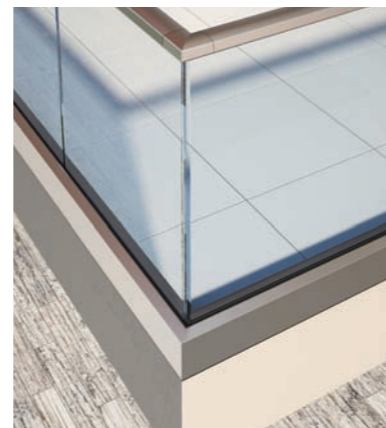

Optional Prefabricated Water Drainage Canals