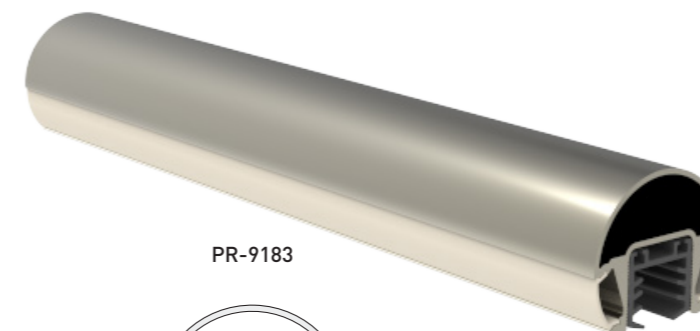

AK-8102D

AK-5190

AK-5189

AK-8102B

ELEGANT SERIES LED

LED Channel Top Rail Profile

ELEGANT SERIES LED

C50-8705