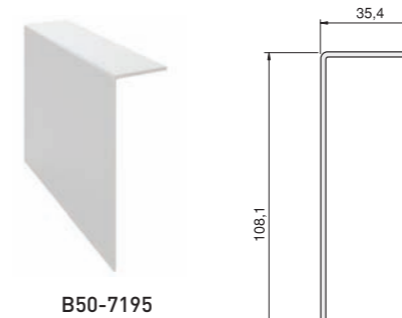

ELEGANT SERIES B50

Elegant railing system which has on-floor, in-floor, external facade connection types, it also coming into prominence with curved system. It has the same logic with Elegant C50 but it is designed for curved areas.

ELEGANT SERIES B50

Glass Support Base Shoes Full Length Glass Support Base Shoe Profile

Code	B50-7194	PR-7194
Length	2"	6'-7"
Glass Thickness	41/64" / 11/16"	
Prefabricated	✓	X
Plastic Wedge+Spacer	Included	X

Covers

Gaskets

Endcaps

Fixing Components

Installation Details