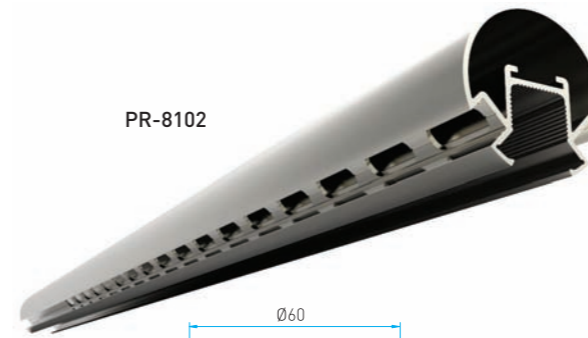

PR-8102

The beauty of slight light in the darkness of night ... Catch the visuality at night and guide your way with LED light slotted channel profile which is adapted on C50 system.