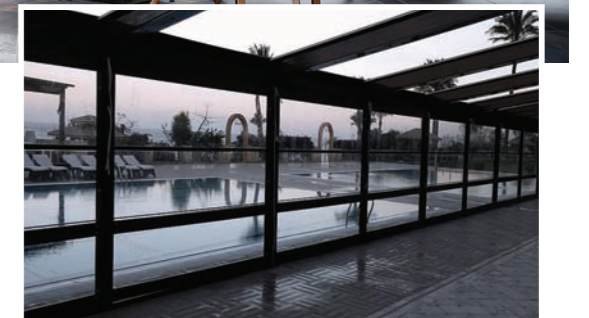

### MIDDLE GLASS SUPPORT

A500 **wind Stop**  
railing systems

**wind Stop** +PRO  
railing systems

■ **Head Office**  
733 3rd ave, New York 10017  
NYpergolaroom.com | (800) 215 0 216