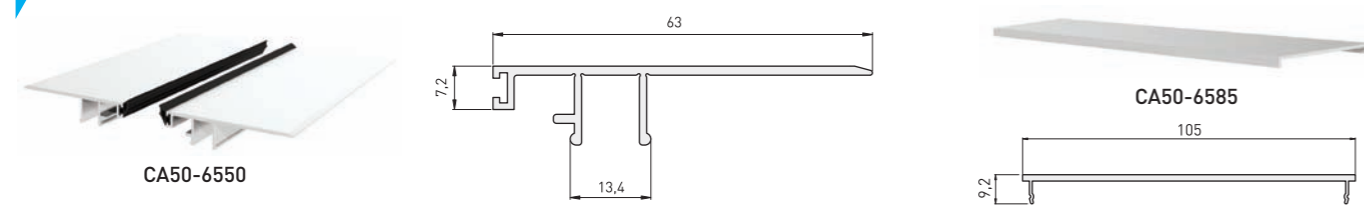

TR2011/09444
TR2014/08207

ELEGANT SERIES CA50

Installation Details

Glass Support Base Shoes

Full Length Glass Support Base Shoe Profile

Code	C50-5280	C50-5280/30	C50-6548	C50-6548/30	C50-6844	C50-6844/30	PR-6548	PR-6844
Length	5 29/32"	11 13/16"	5 29/32"	11 13/16"	5 29/32"	11 13/16"	6'-7"	6'-7"
Glass Thickness	31/64"/ 17/32" Glass		51/64"/ 27/32" Glass		51/64"/ 27/32" Glass		31/64"/ 17/32"	51/64"/ 27/32"
Prefabricated	✓	✓	✓	✓	✓	✓	✓	✓
Plastic Wedge	Included	Included	Included	Included	Included	Included	X	X
Spacer	Included	Included	Included	Included	Included	Included	X	X
Wedge Locking	Included	Included	Included	Included	Included	Included	X	X

Covers

System U Case Profiles

Fixing Components