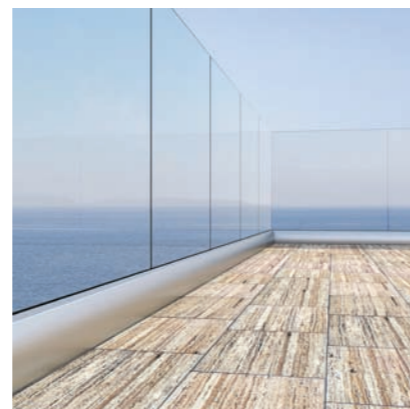

2016/18678
Filed for
International
Patent