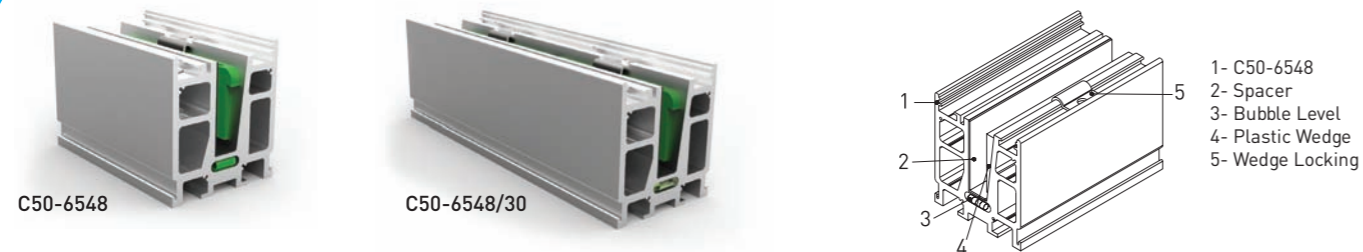

Installation detail of height adjustable U case profile

TR2011/09444  
TR2014/08207

ELEGANT SERIES CA50

Installation Details

Glass Support Base Shoes

Full Length Glass Support Base Shoe Profile

Code	C50-5280	C50-5280/30	C50-6548	C50-6548/30	C50-6844	C50-6844/30	PR-6548	PR-6844
Length	5 29/32"	11 13/16"	5 29/32"	11 13/16"	5 29/32"	11 13/16"	6'-7"	6'-7"
Glass Thickness	31/64"/ 17/32" Glass		51/64"/ 27/32" Glass		51/64"/ 27/32" Glass		31/64"/ 17/32"	51/64"/ 27/32"
Prefabricated	✓	✓	✓	✓	✓	✓	✓	✓
Plastic Wedge	Included	Included	Included	Included	Included	Included	X	X
Spacer	Included	Included	Included	Included	Included	Included	X	X
Wedge Locking	Included	Included	Included	Included	Included	Included	X	X