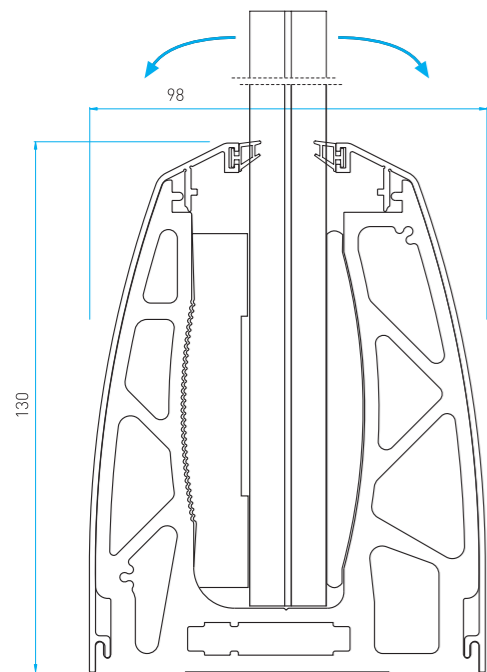

ELEGANT SERIES C70

We know, the grounds are not flat everytime! Here is the solution! Pergola Room means innovation! The revolution in glass railing system! Glass angle adjustable glass railing base shoe!

Elegant C70 system is the most simple and smart solution for adjusting the glass in base shoe. First place the glass and adjust the angle with moving wedge. Then, lock the glass with magic pack inside aluminium base shoe. Adjusting the glass has not been so easy like this before!

- Angle Adjusting possibility on glass
- Smart & Easy
- Aesthetic Design
- Easy Installation

2016/18678
Filed for
International
Patent

ELEGANT SERIES C70

Glass Support Base Shoes

1. **Material List**
- 1- Glass support base shoe
  - 2- Magic pack
  - 3- Bubble level
  - 4- Adjusting wedge

Full Length Glass Support Base Shoe Profile

Code	C70-8401	C70-8401/30	C70-8401/3M
Length	5' 29/32"	11' 13/16"	9'-10"
Glass Thickness	41/64" & 11/16" Glass		
Prefabricated	✓	✓	✓
Magic Pack	Included	Included	X

Covers

Endcaps

Fixing Components

Installation Details