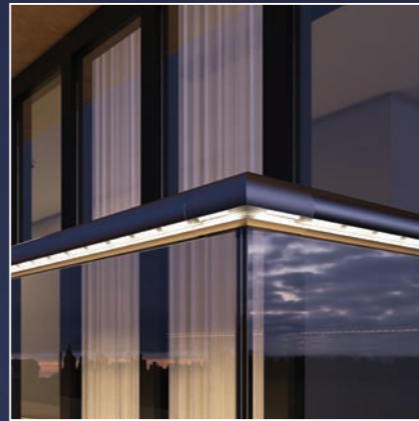

ELEGANT SERIES C50::LED::

Top Mount Glass Supporting System