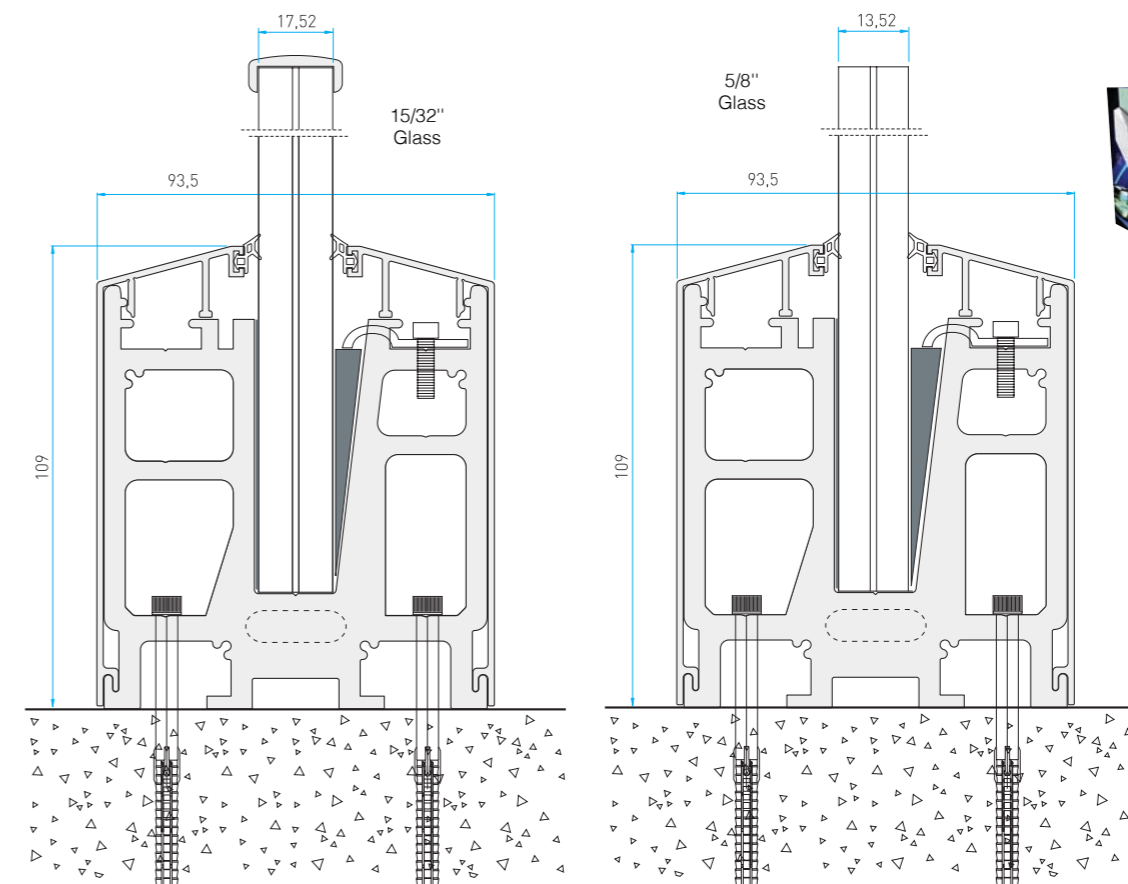

C50 Sample Box
Elegant C50 Musterbox