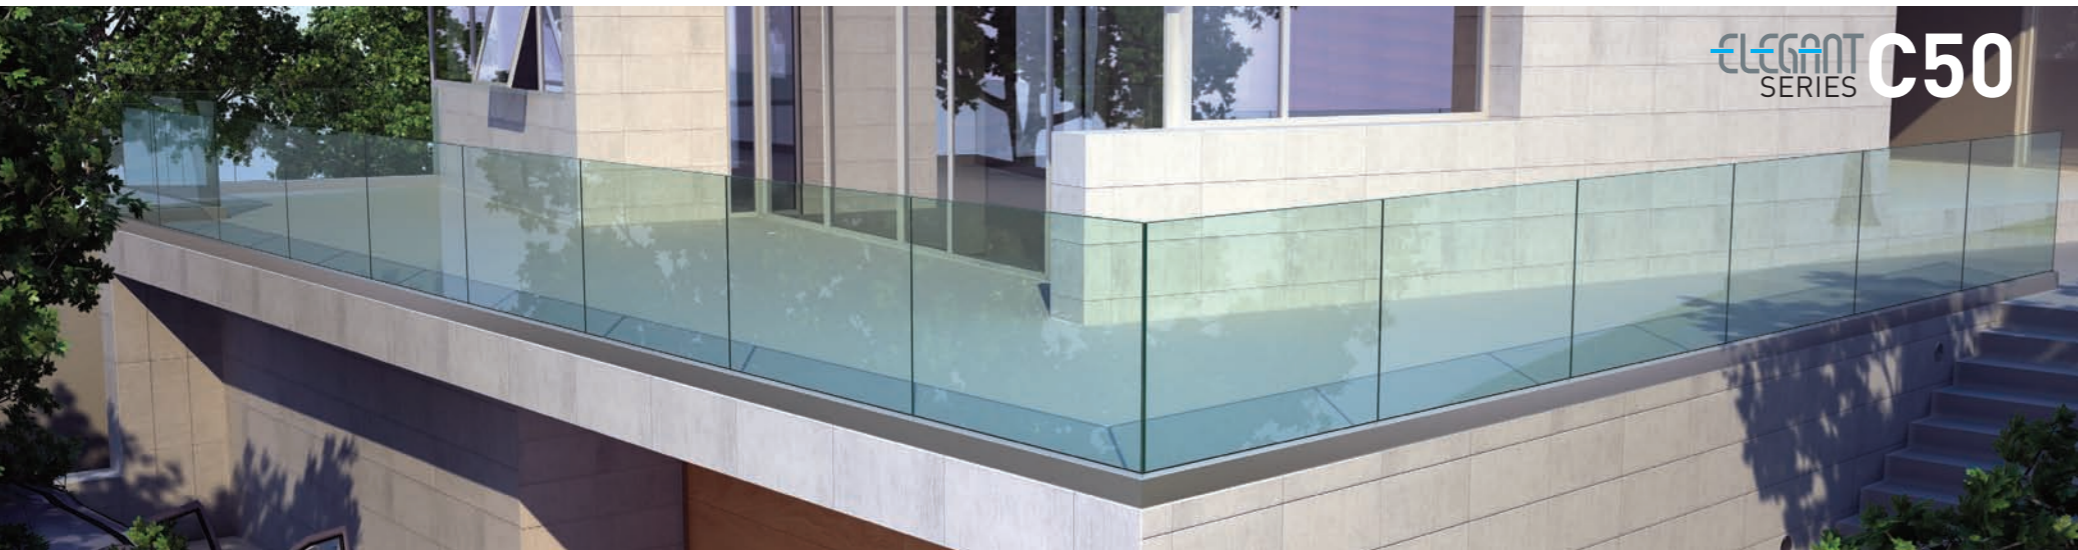

**Pergola**  
ROOM

Frameless Glass Railing Systems

The standards stay the same,  
but innovation never ends...

# ELEGANT SERIES C50

Pergola Room on-floor glass supporting systems distinguish your valuable projects with its durability, aesthetic and being a brand new system. Floor fixings which are produced from aluminum provides the durability by making the connection between floor and glass. Aesthetic view appears when floor fixing parts are closed by cap profile. You will create the difference with different color variations of cap profiles.