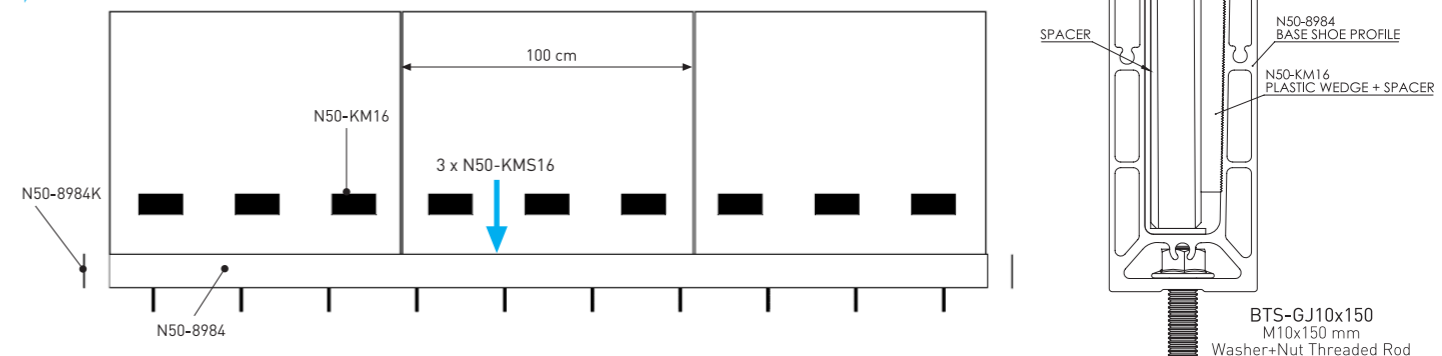

Installation Details