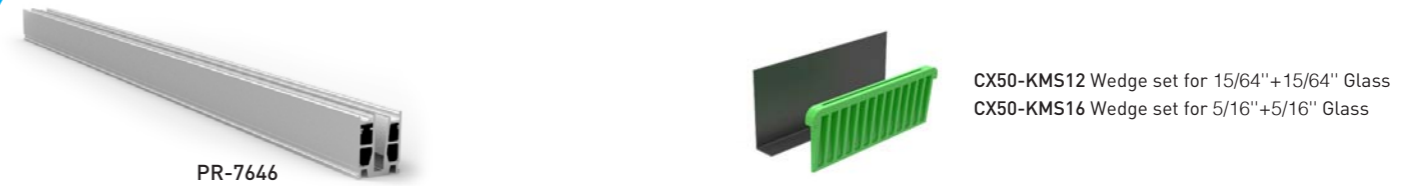

Full Length Glass Support Base Shoe Profile