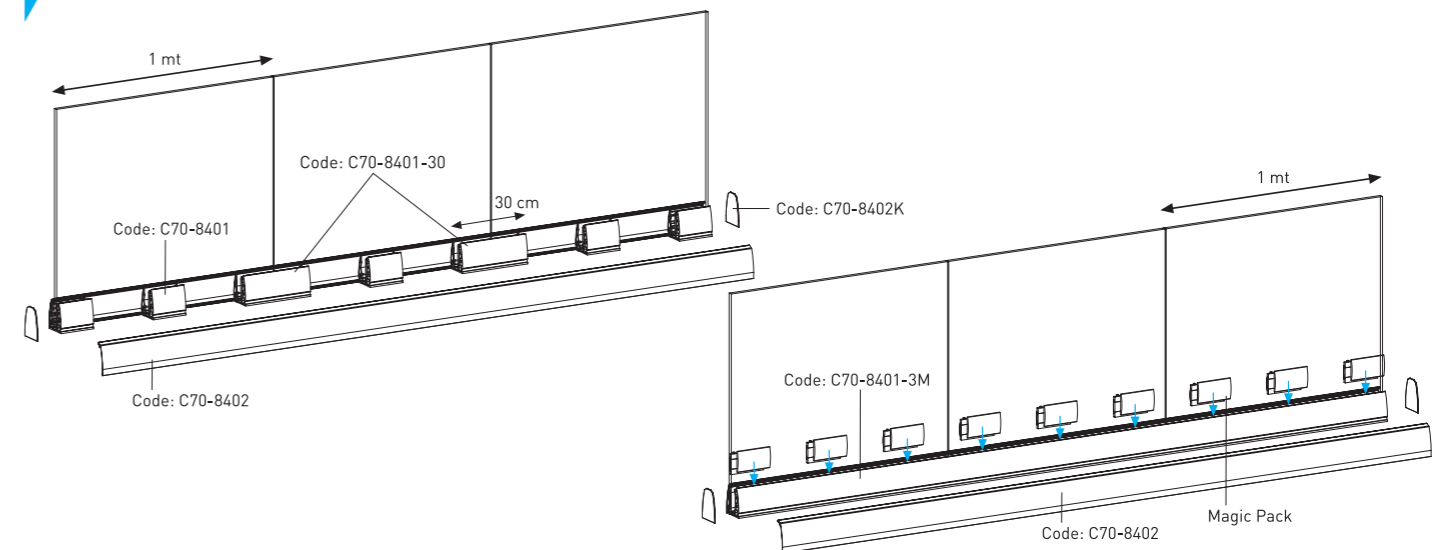

AK-5027K
Chemical anchor

BTS-GJ10X150
M10 x 150 Threaded rod + Washer + Nut

Installation Details