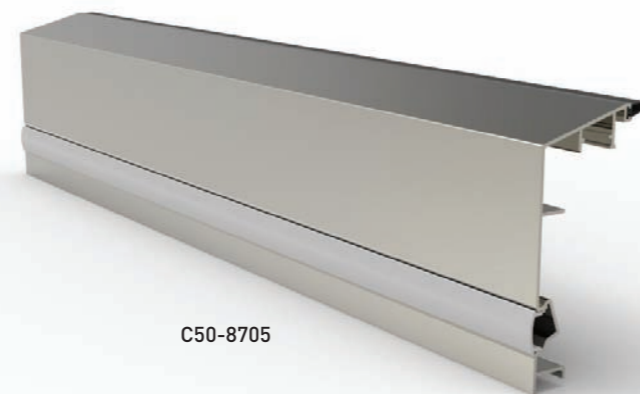

AK-8102D

AK-5190

AK-5189

AK-8102B

ELEGANT SERIES LED

LED Channel Top Rail Profile

ELEGANT SERIES LED

C50-8705