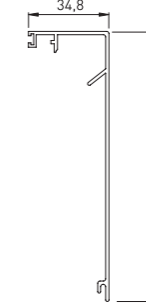

ELEGANT SERIES C70

We know, the grounds are not flat everytime! Here is the solution! Pergola Room means innovation! The revolution in glass railing system! Glass angle adjustable glass railing base shoe!

Elegant C70 system is the most simple and smart solution for adjusting the glass in base shoe. First place the glass and adjust the angle with moving wedge. Then, lock the glass with magic pack inside aluminium base shoe. Adjusting the glass has not been so easy like this before!

- Angle Adjusting possibility on glass
- Smart & Easy
- Aesthetic Design
- Easy Installation

2016/18678
Filed for
International
Patent

ELEGANT SERIES C70

Glass Support Base Shoes

1. **Material List**
- 1- Glass support base shoe
  - 2- Magic pack
  - 3- Bubble level
  - 4- Adjusting wedge

Full Length Glass Support Base Shoe Profile

Code	C70-8401	C70-8401/30	C70-8401/3M
Length	5' 29/32"	11' 13/16"	9'-10"
Glass Thickness	41/64" & 11/16" Glass		
Prefabricated	✓	✓	✓
Magic Pack	Included	Included	X

Covers

Endcaps

Fixing Components

Installation Details