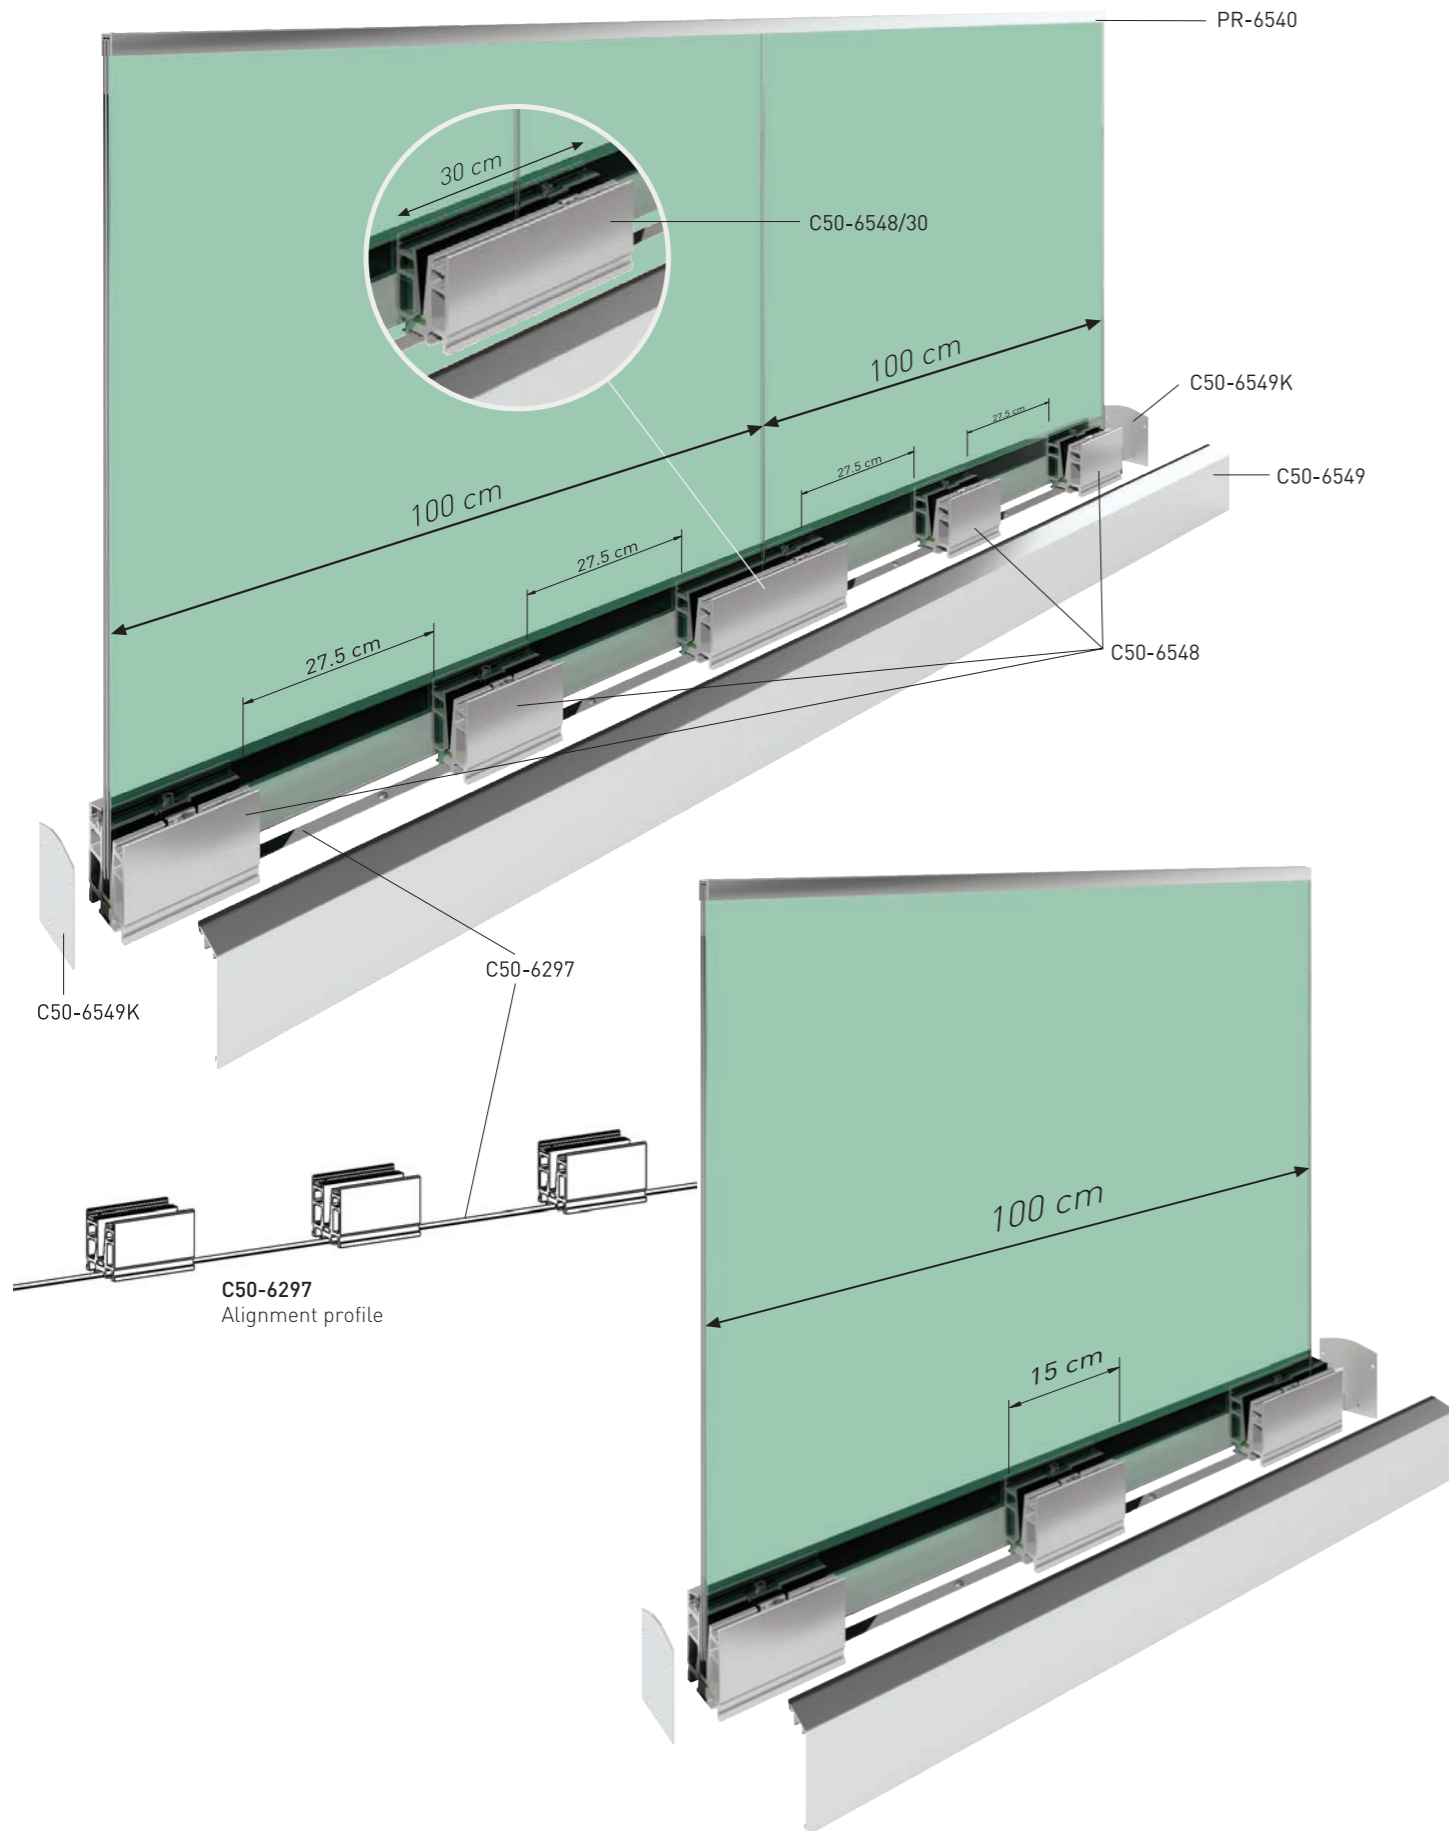

TR2011/09444
TR2014/08207

Installation Details