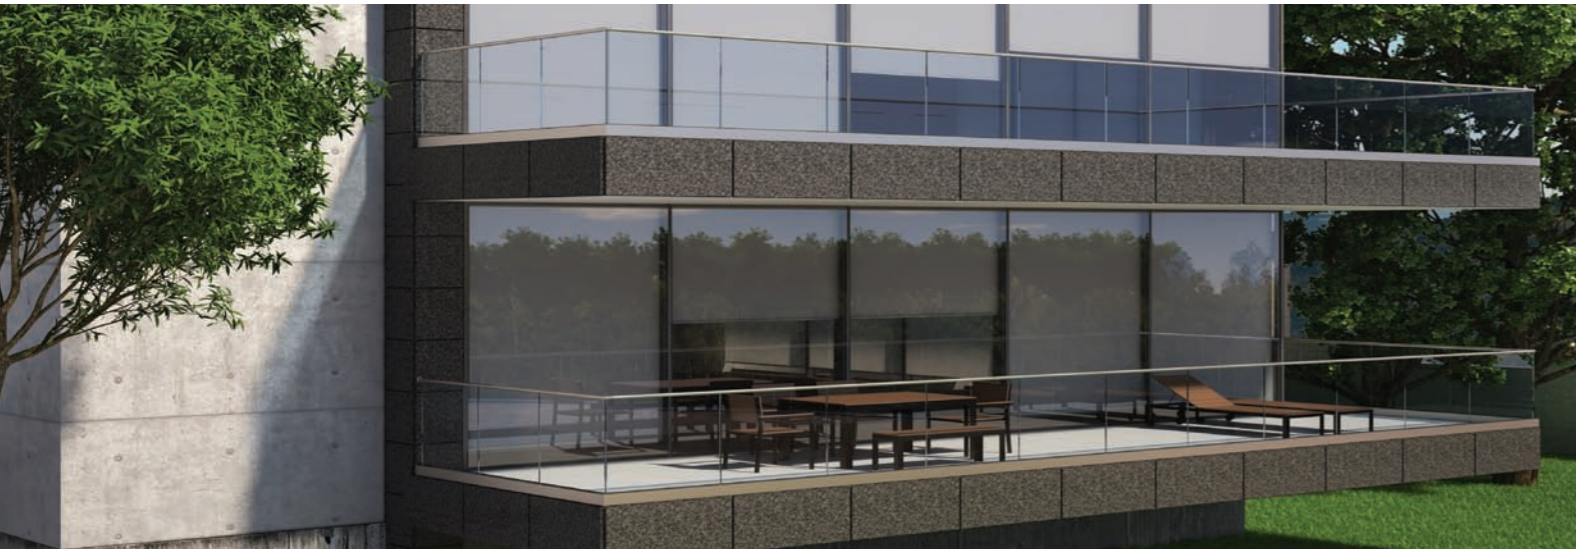

# ELEGANT SERIES CX50

Elegant CX50 type glass railing is designed for higher dimensions than standard railings and it's glass supporting depth is 3 15/16".

The serie Elegant CX50 which enriches your high standard prestigious projects, is produced to supply highest resistance and safety.