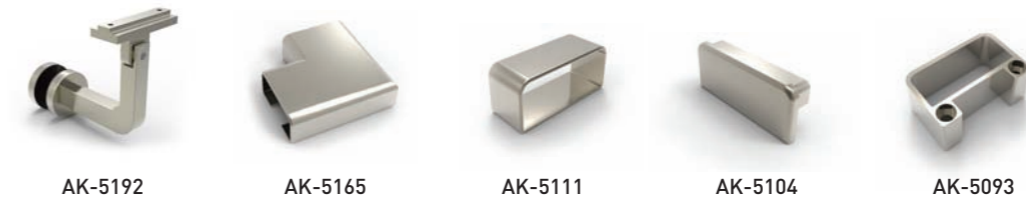

HANDRAILS

MIDDLE GLASS SUPPORT