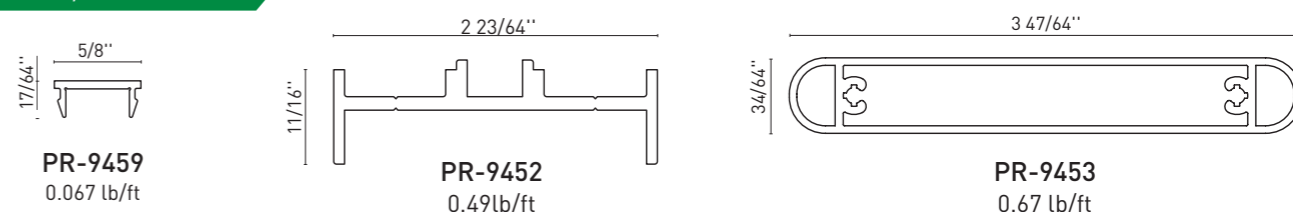

PROFILES / PROFILS

ACCESSORIES / ACCESSOIRES