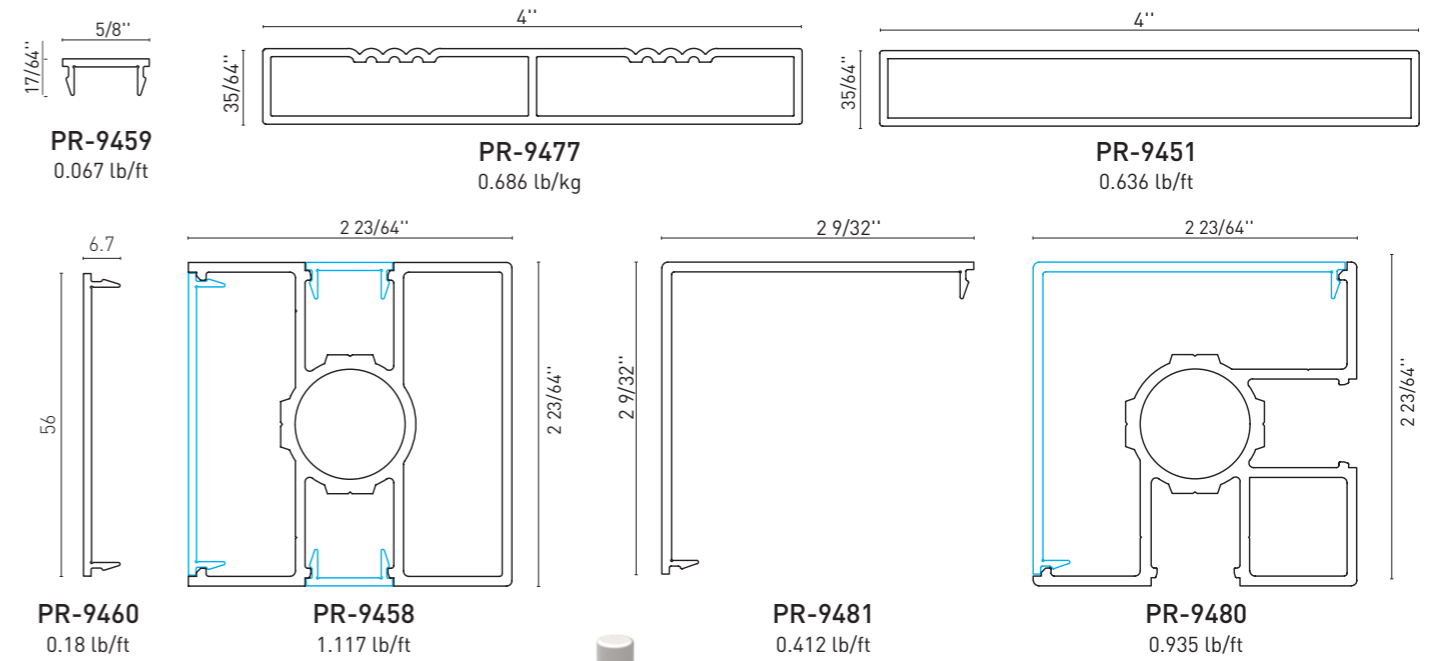

- 2 23/64" + 2 23/64" Aluminium post
- Screws are not visible
- Standard RAL colours are available
- Simple, clean and stylish lines
- Strong, light and rust-free
- Easy do-it-yourself assembly

Standard RAL Colors

- 2 23/64" + 2 23/64" Aluminium post
- Screws are not visible

- Simple, clean and stylish lines
- Strong, light and rust-free
- Easy do-it-yourself assembly
- Standard RAL colours are available

Standard RAL Colors

- Black (RAL 9005)
- Anthracite Grey (RAL 7016)
- White (RAL 9016)
- Cream White (RAL 9001)
- Signal Grey (RAL 7004)

**ALUMINIUM
GARDEN FENCE**

F60
TECHNICAL DETAILS

- Fence with patterned horizontal profile and flat surface profile.

PROFILES / PROFILS

ACCESSORIES / ACCESSOIRES

ALUMINIUM GARDEN FENCE

F60 LOUVER
TECHNICAL DETAILS

Fixing Detail from Adapter Profile to Post Profile

BTS-YSB4216
11/64"x5/8"
Self Tapping Screw

Detail A

- Fence with angled louver profiles.