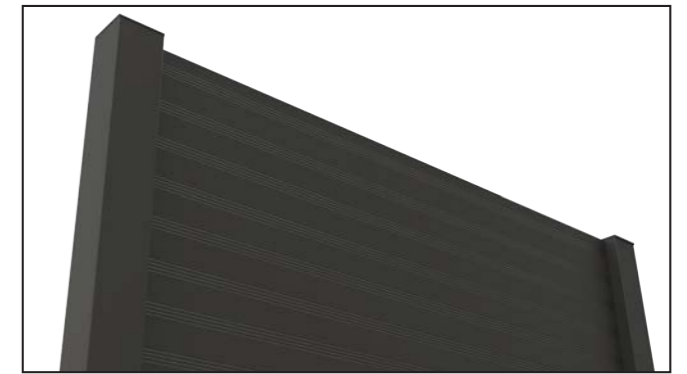

- Black (RAL 9005)
- Anthracite Grey (RAL 7016)
- White (RAL 9016)
- Cream White (RAL 9001)
- Signal Grey (RAL 7004)

**ALUMINIUM
GARDEN FENCE**

F60
TECHNICAL DETAILS

- Fence with patterned horizontal profile and flat surface profile.