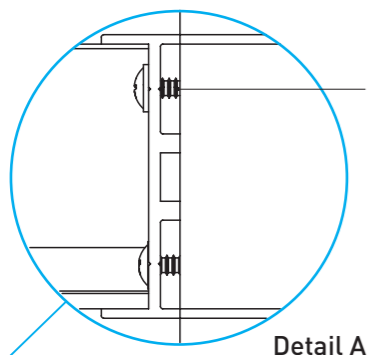

PROFILES / PROFILS

ACCESSORIES / ACCESSOIRES

ALUMINIUM GARDEN FENCE

F60 LOUVER
TECHNICAL DETAILS

Fixing Detail from Adapter Profile to Post Profile

BTS-YSB4216
11/64"x5/8"
Self Tapping Screw

Detail A

- Fence with angled louver profiles.

PROFILES / PROFILS

ACCESSORIES / ACCESSOIRES

AK-5403

AK-5352B

AK-5400

BTS-KSG10X100
M25/64"x4"
Threaded Rod
+ Domed Cap Nut

BTS-YSB4216
11/64"x5/8"
Self Tapping Screw

AK-5027K
Chemical Anchor