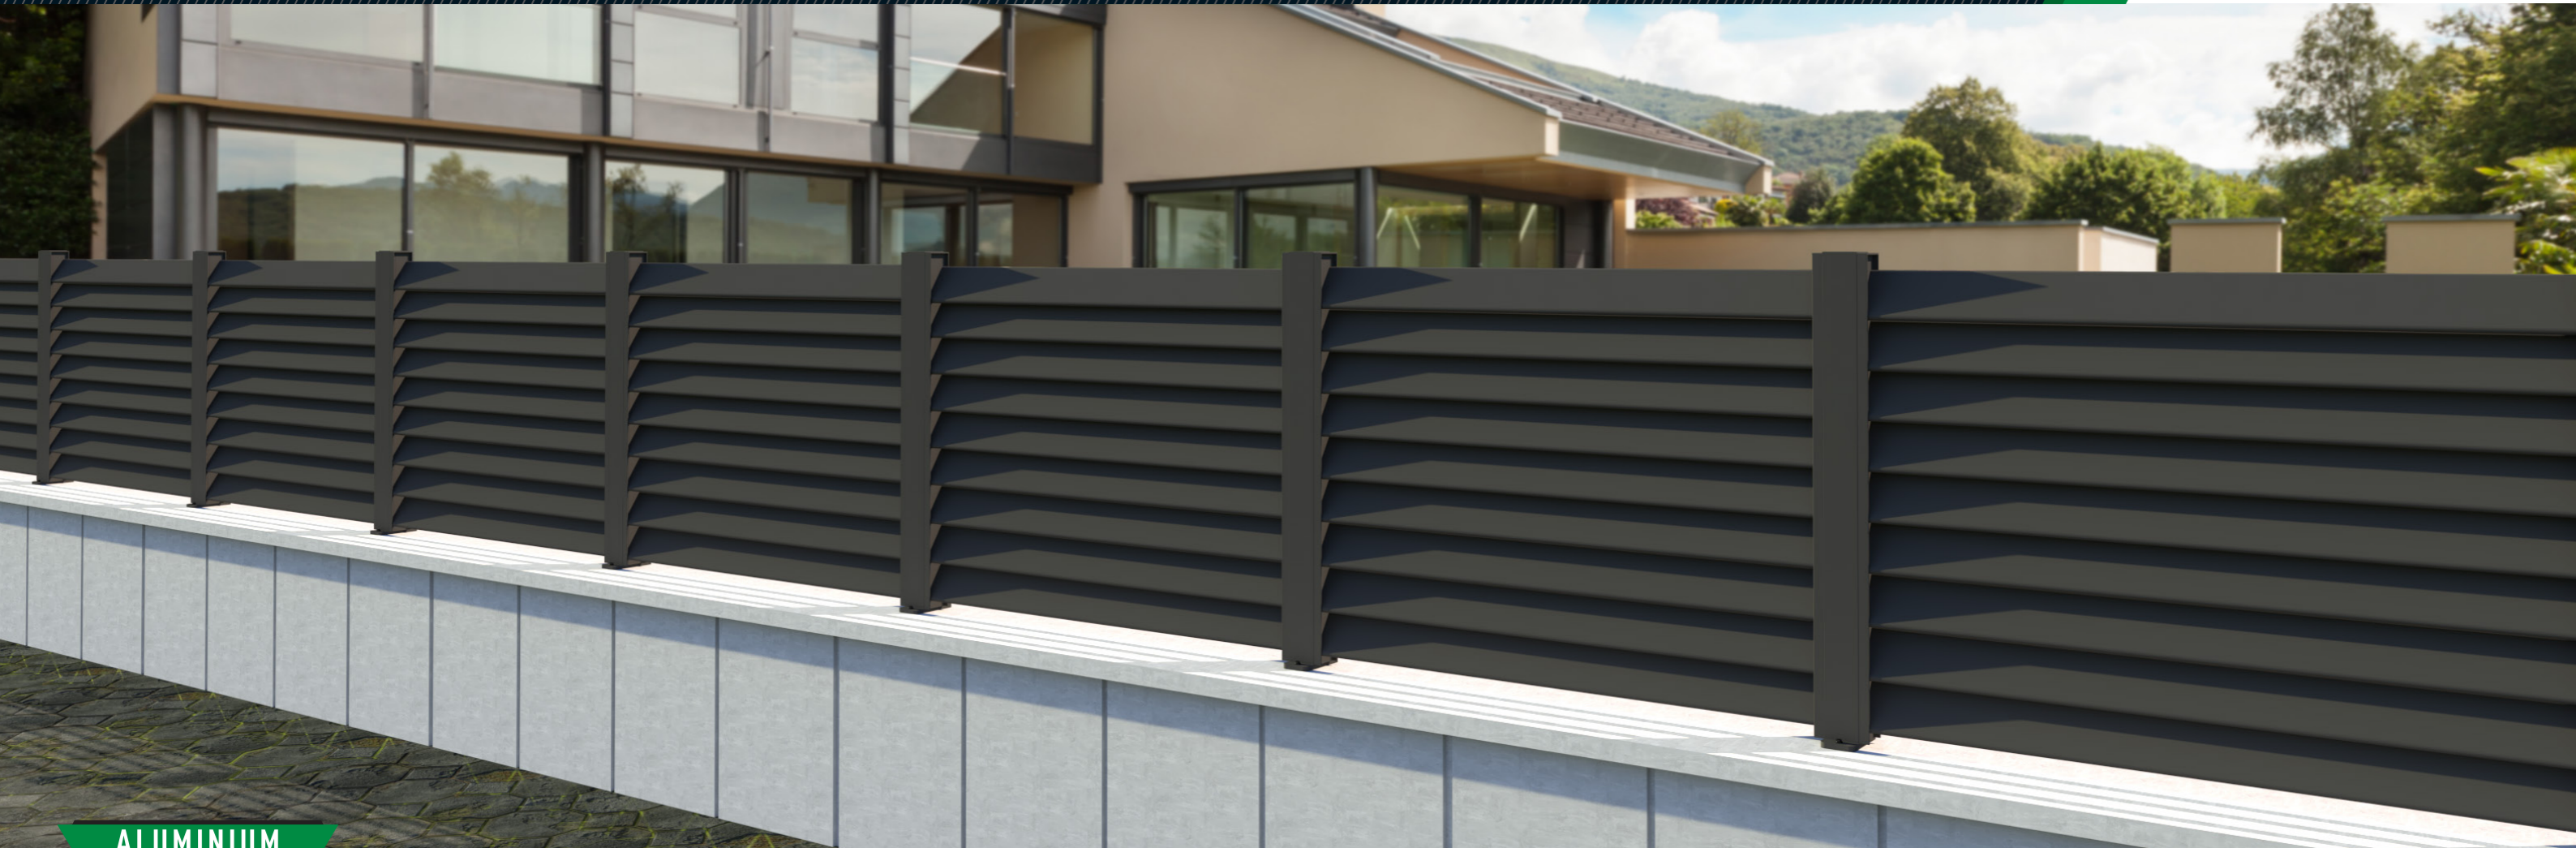

Pergola
ROOM

The standards stay the same,
but innovation never ends...

ALUMINUM FENCE

ALUMINIUM FENCE F60 SERIES

ALUMINIUM GARDEN FENCE

F60

Pergola Room's Aluminium garden fences are practical and popular choice for many projects because of its low maintenance and durability. We offer a range of models which have different types of aluminium profiles according to your choice and architectural of your projects.

- 2 23/64" + 2 23/64" Aluminium post
- Screws are not visible
- Standard RAL colours are available
- Simple, clean and stylish lines
- Strong, light and rust-free
- Easy do-it-yourself assembly

Standard RAL Colors

- Black (RAL 9005)
- Anthracite Grey (RAL 7016)
- White (RAL 9016)
- Cream White (RAL 9001)
- Signal Grey (RAL 7004)

ALUMINIUM GARDEN FENCE

F60 LOUVER

Pergola Room's aluminum garden fence systems add great value to properties. Aluminum fencing enhances landscaping and adds security to a garden, pool, or building, while not hiding views. It provides your property with perfect barriers for complete or partial backyards to keep pets and children safe. Add elegance, security, and value to your home with residential aluminum fencing!

- 2 23/64" + 2 23/64" Aluminium post
- Screws are not visible

- Simple, clean and stylish lines
- Strong, light and rust-free
- Easy do-it-yourself assembly
- Standard RAL colours are available

Standard RAL Colors