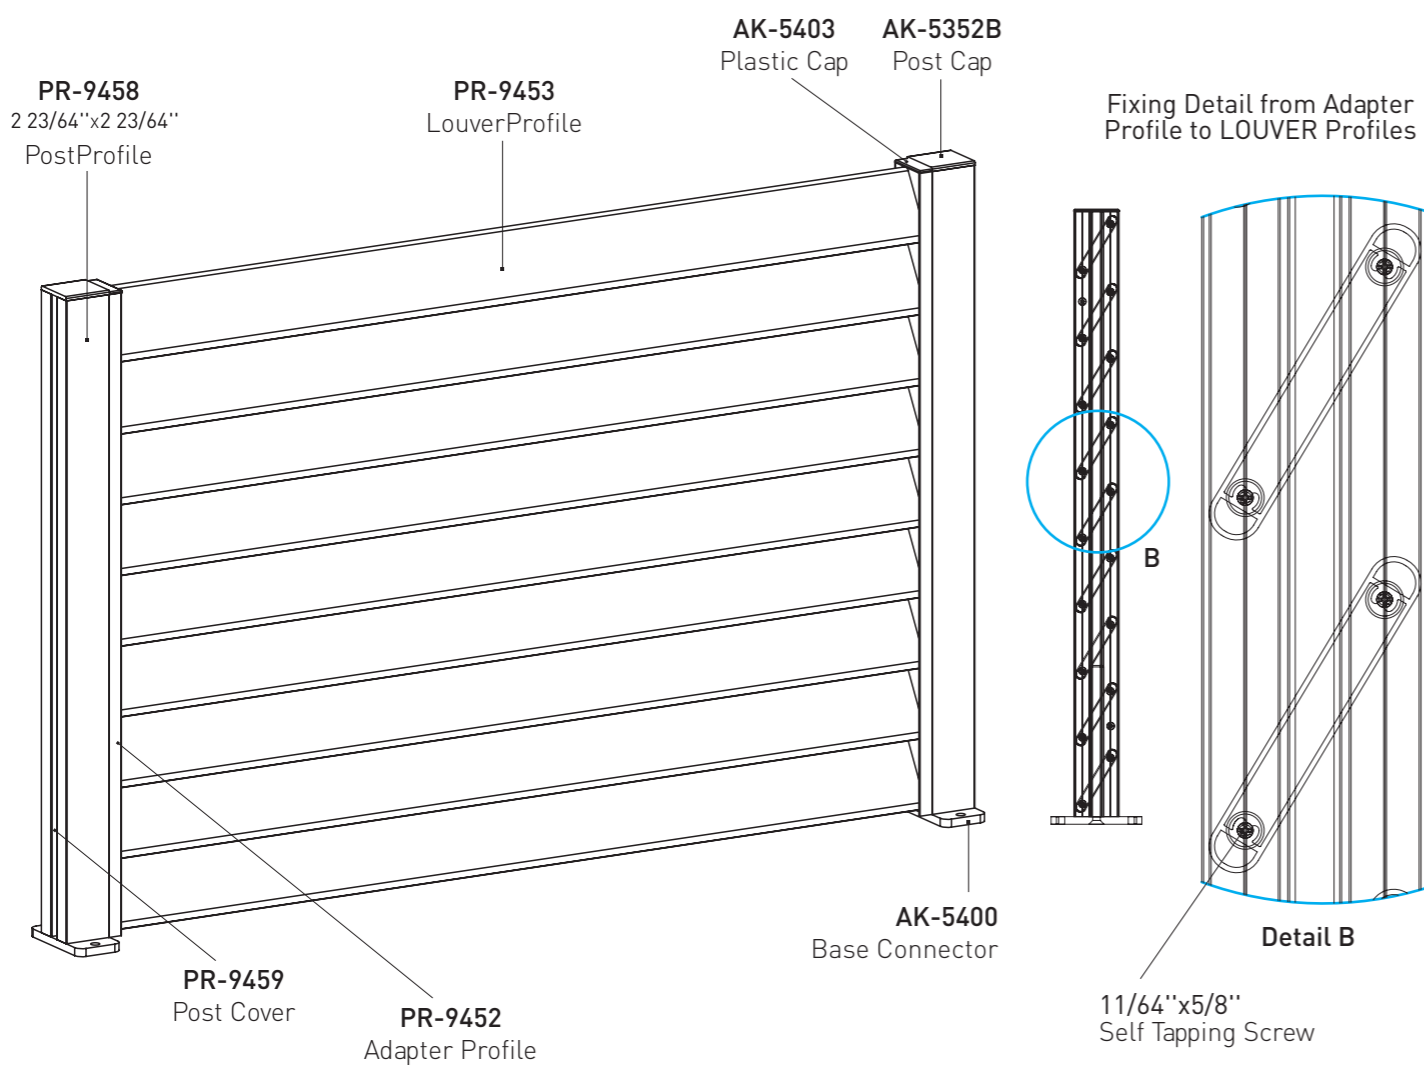

PROFILES / PROFILS

ACCESSORIES / ACCESSOIRES

ALUMINIUM GARDEN FENCE

F60 LOUVER
TECHNICAL DETAILS

Fixing Detail from Adapter Profile to Post Profile

BTS-YSB4216
11/64"x5/8"
Self Tapping Screw

Detail A

- Fence with angled louver profiles.

PROFILES / PROFILS

ACCESSORIES / ACCESSOIRES

AK-5403

AK-5352B

AK-5400

BTS-KSG10X100
M25/64"x4"
Threaded Rod
+ Domed Cap Nut

BTS-YSB4216
11/64"x5/8"
Self Tapping Screw

AK-5027K
Chemical Anchor