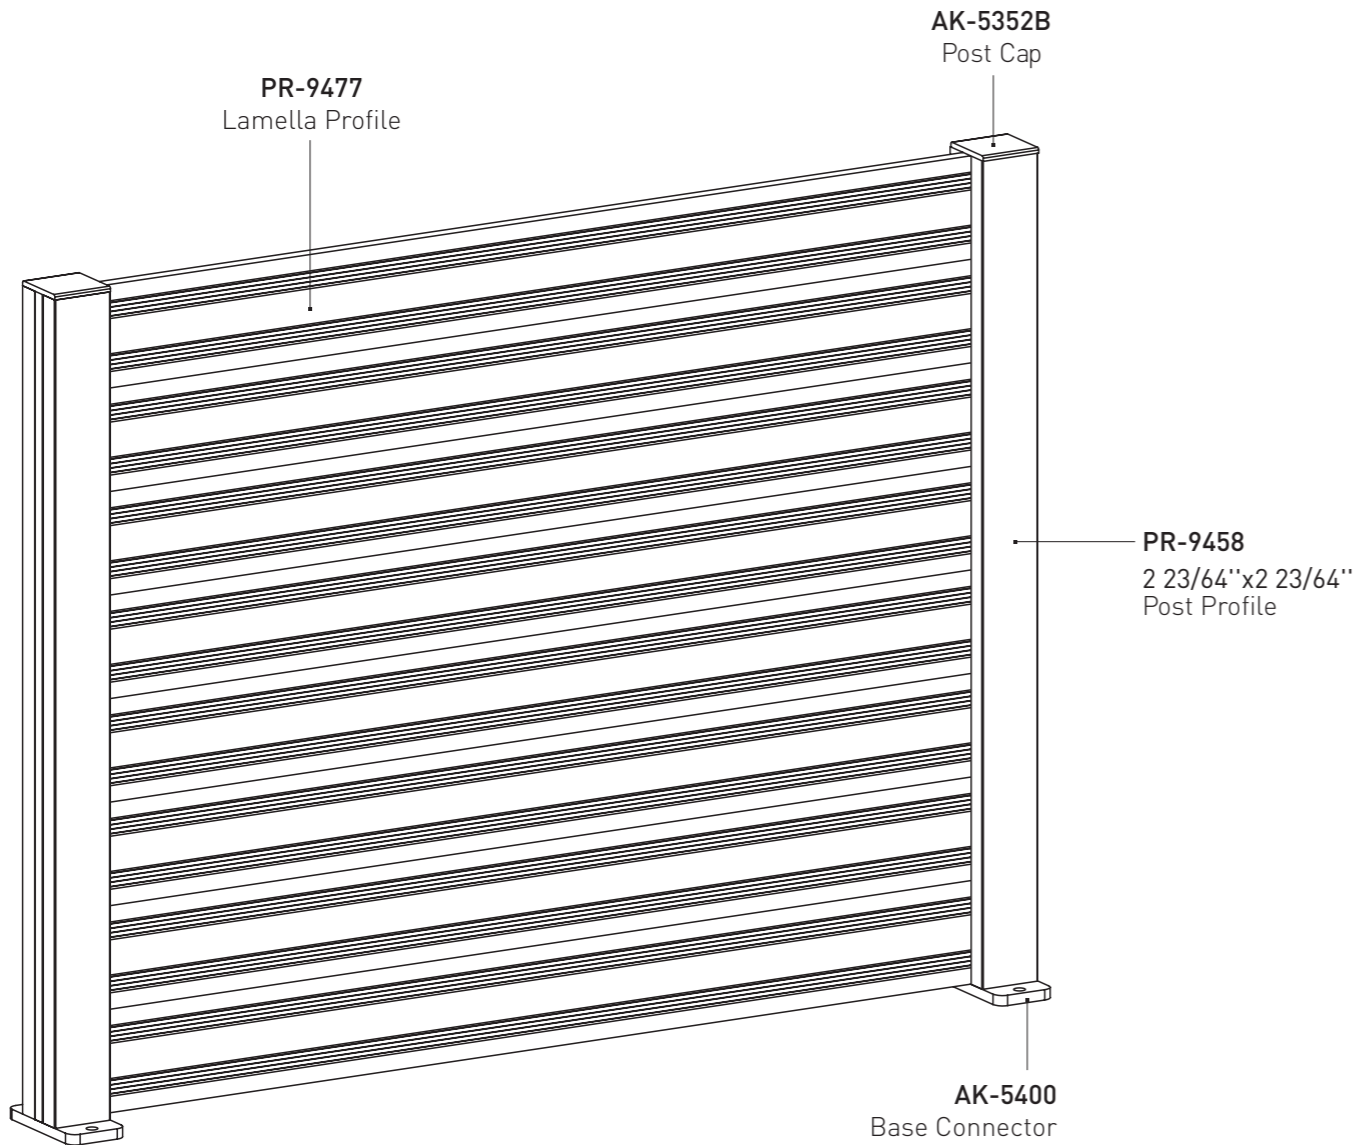

- 2 23/64" + 2 23/64" Aluminium post
- Screws are not visible

- Simple, clean and stylish lines
- Strong, light and rust-free
- Easy do-it-yourself assembly
- Standard RAL colours are available

Standard RAL Colors

- Black (RAL 9005)
- Anthracite Grey (RAL 7016)
- White (RAL 9016)
- Cream White (RAL 9001)
- Signal Grey (RAL 7004)

**ALUMINIUM
GARDEN FENCE**

F60
TECHNICAL DETAILS

- Fence with patterned horizontal profile and flat surface profile.

PROFILES / PROFILS

ACCESSORIES / ACCESSOIRES

ALUMINIUM GARDEN FENCE

F60 LOUVER
TECHNICAL DETAILS

Fixing Detail from Adapter Profile to Post Profile

BTS-YSB4216
11/64"x5/8"
Self Tapping Screw

Detail A

- Fence with angled louver profiles.