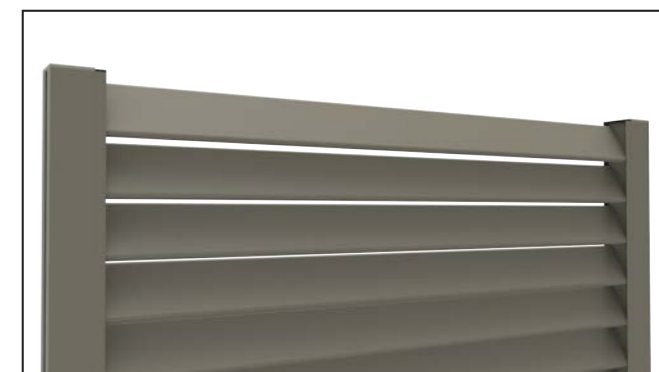

PROFILES / PROFILS

ACCESSORIES / ACCESSOIRES

ALUMINIUM GARDEN FENCE

F60 LOUVER
TECHNICAL DETAILS

Fixing Detail from Adapter Profile to Post Profile

BTS-YSB4216
11/64"x5/8"
Self Tapping Screw

Detail A

- Fence with angled louver profiles.