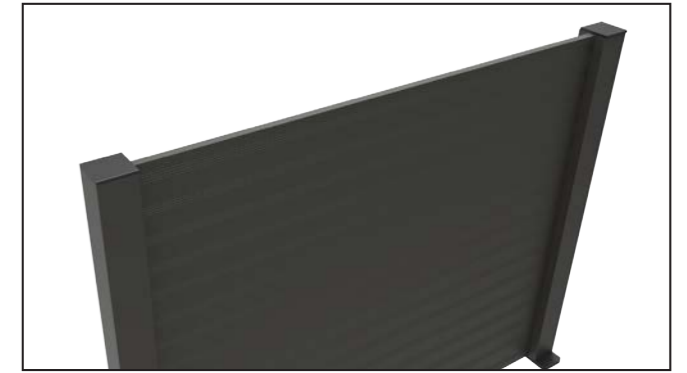

- Black (RAL 9005)
- Anthracite Grey (RAL 7016)
- White (RAL 9016)
- Cream White (RAL 9001)
- Signal Grey (RAL 7004)

**ALUMINIUM
GARDEN FENCE**

F60
TECHNICAL DETAILS

- Fence with patterned horizontal profile and flat surface profile.

PROFILES / PROFILS

ACCESSORIES / ACCESSOIRES

ALUMINIUM GARDEN FENCE

F60 LOUVER
TECHNICAL DETAILS

Fixing Detail from Adapter Profile to Post Profile

BTS-YSB4216
11/64"x5/8"
Self Tapping Screw

Detail A

- Fence with angled louver profiles.