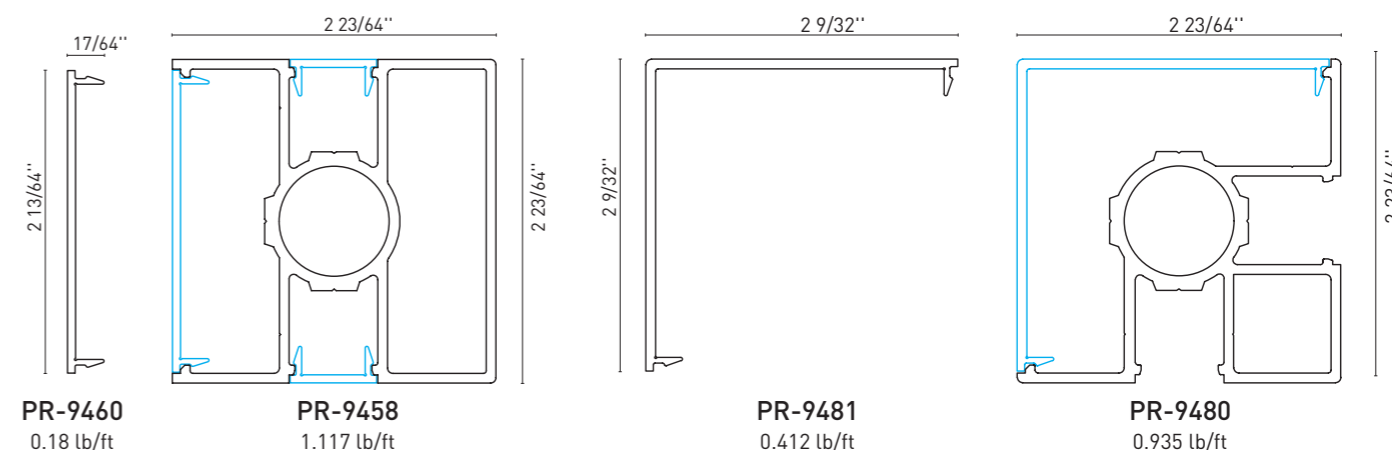

PROFILES / PROFILS

ACCESSORIES / ACCESSOIRES