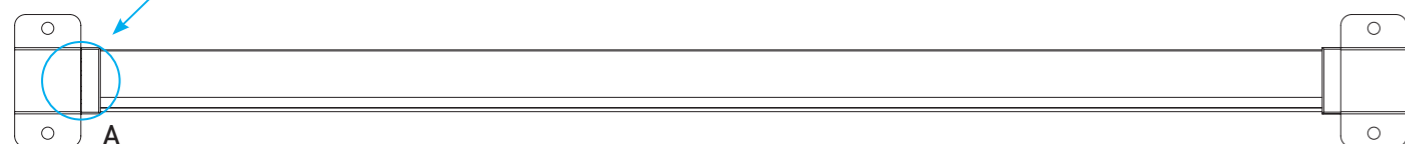

PROFILES / PROFILS

ACCESSORIES / ACCESSOIRES

ALUMINIUM GARDEN FENCE

F60 LOUVER
TECHNICAL DETAILS

Fixing Detail from Adapter Profile to Post Profile

BTS-YSB4216
11/64"x5/8"
Self Tapping Screw

Detail A

- Fence with angled louver profiles.