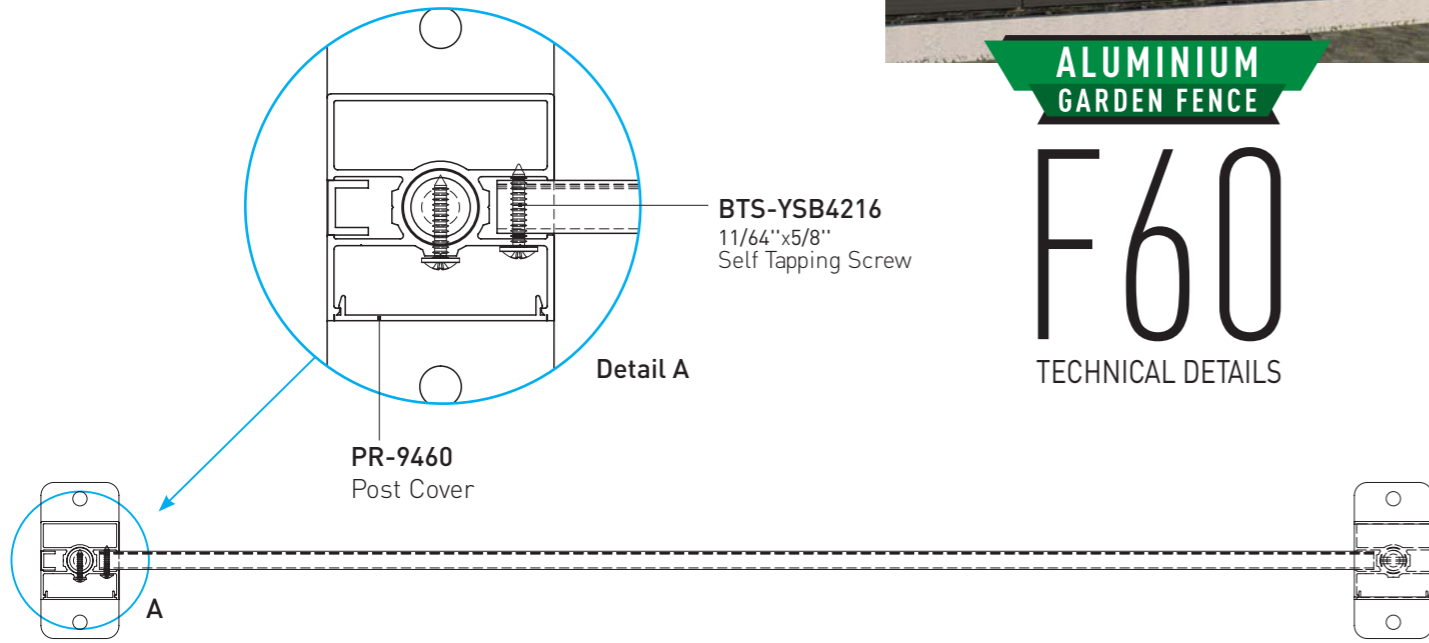

- Black (RAL 9005)
- Anthracite Grey (RAL 7016)
- White (RAL 9016)
- Cream White (RAL 9001)
- Signal Grey (RAL 7004)

**ALUMINIUM
GARDEN FENCE**

F60
TECHNICAL DETAILS

- Fence with patterned horizontal profile and flat surface profile.

PROFILES / PROFILS

ACCESSORIES / ACCESSOIRES

ALUMINIUM GARDEN FENCE

F60 LOUVER
TECHNICAL DETAILS

Fixing Detail from Adapter Profile to Post Profile

BTS-YSB4216
11/64"x5/8"
Self Tapping Screw

Detail A

- Fence with angled louver profiles.