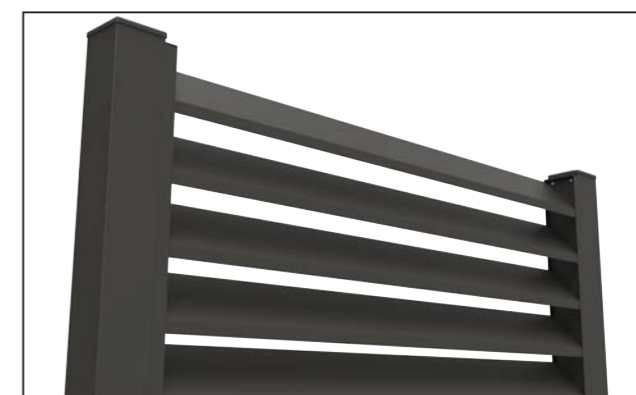

- 4" + 4" Aluminium post
- Angled louver profiles.
- Screws are not visible.
- Simple, clean and stylish lines.
- Strong, light and rust free.
- Easy do-it-yourself assembly

### Standard RAL Colors

- Black (RAL 9005)
- Anthracite Grey (RAL 7016)
- White (RAL 9016)
- Cream White (RAL 9001)
- Signal Grey (RAL 7004)

**ALUMINIUM  
GARDEN FENCE**  
**F100**  
TECHNICAL DETAILS

• Fence with angled louver profiles.