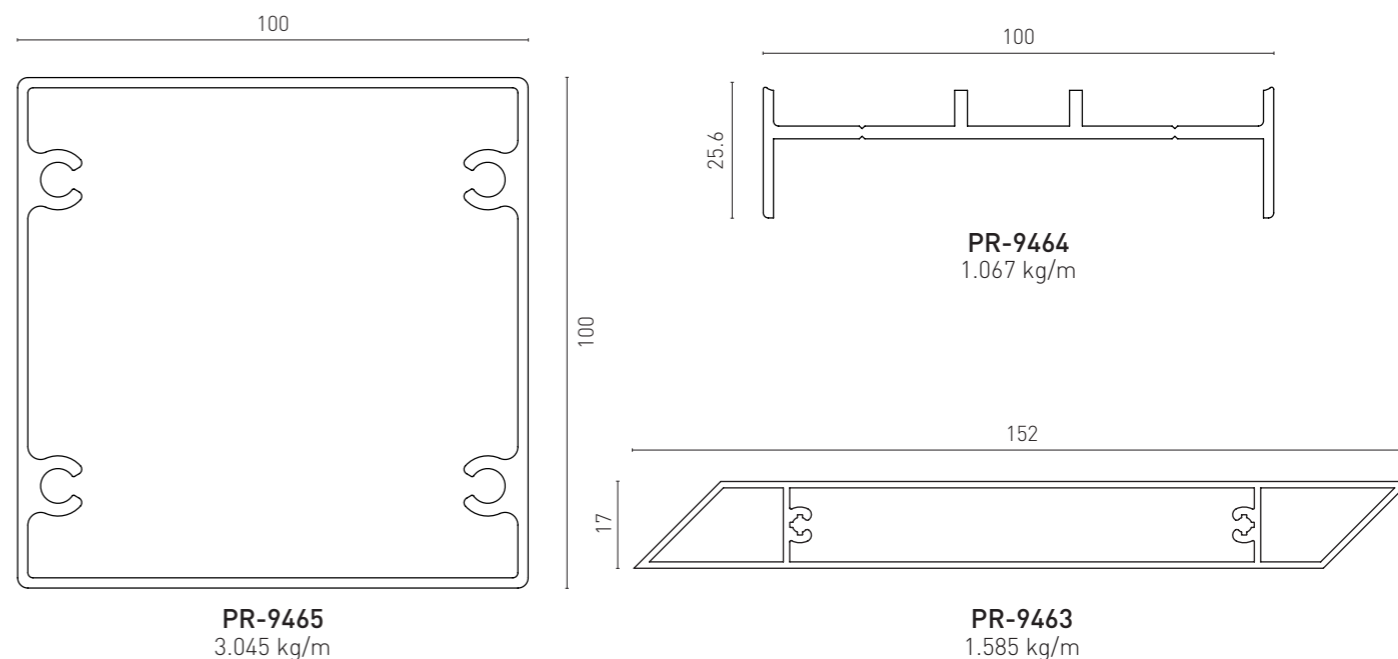

PROFILES / PROFILS