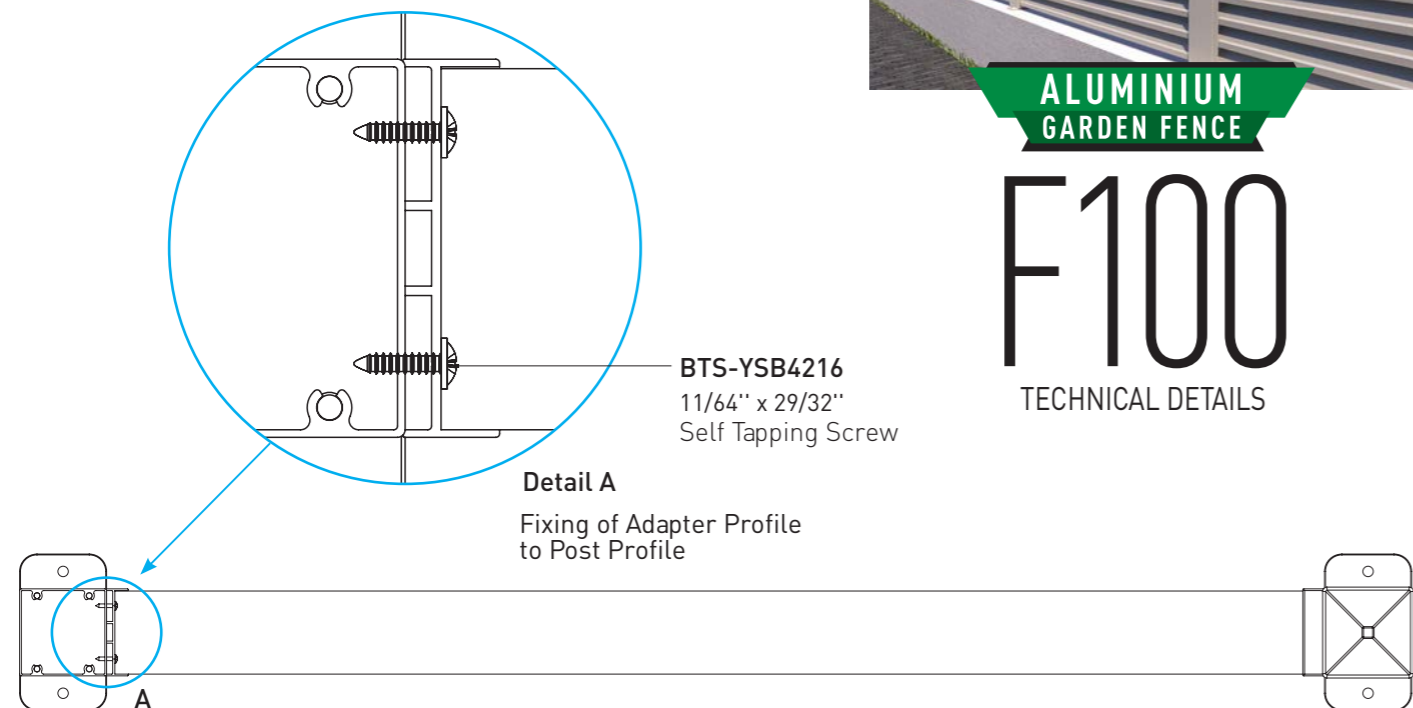

**ALUMINIUM
GARDEN FENCE**
F100
TECHNICAL DETAILS