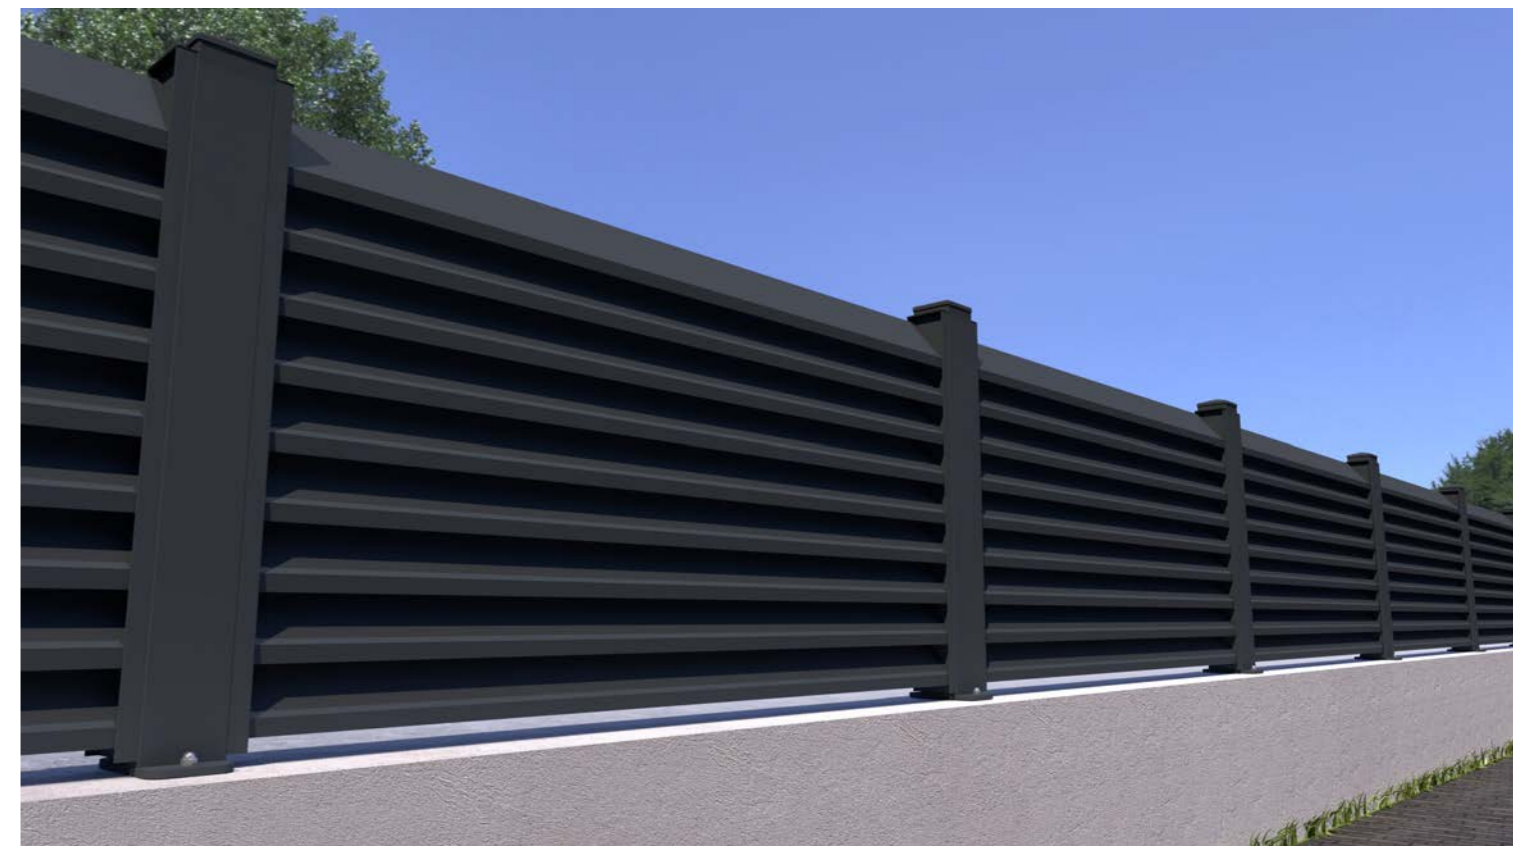

ALUMINIUM GARDEN FENCE

F100

Enjoy the utmost privacy in your garden thanks to the aluminium fences produced by BTS. Aluminium privacy fences have become very popular, above all due to their high-quality design for single and multi-family dwellings and other buildings. Our aluminium fencing enhances landscaping and adds security to a garden, pool, or building, while not hiding views. This innovative system represents a durable and stable fence model which has 4" + 4" post and louver shelves. The result is an exclusive garden fence for the modern garden.

The system contains angled louver aluminum profiles which cancels the view from outside. Installation is simple and precise. After connecting the post profile to the base connector, just fix the base connector on the ground directly with using appropriate screws or anchors. The panel width can vary up to 6'-7" and it is even possible to reach a height of 7'-3". F100 is the perfect solution if you want more privacy.

- 4" + 4" Aluminium post
- Angled louver profiles.
- Screws are not visible.
- Simple, clean and stylish lines.
- Strong, light and rust free.
- Easy do-it-yourself assembly

Standard RAL Colors

- Black (RAL 9005)
- Anthracite Grey (RAL 7016)
- White (RAL 9016)
- Cream White (RAL 9001)
- Signal Grey (RAL 7004)