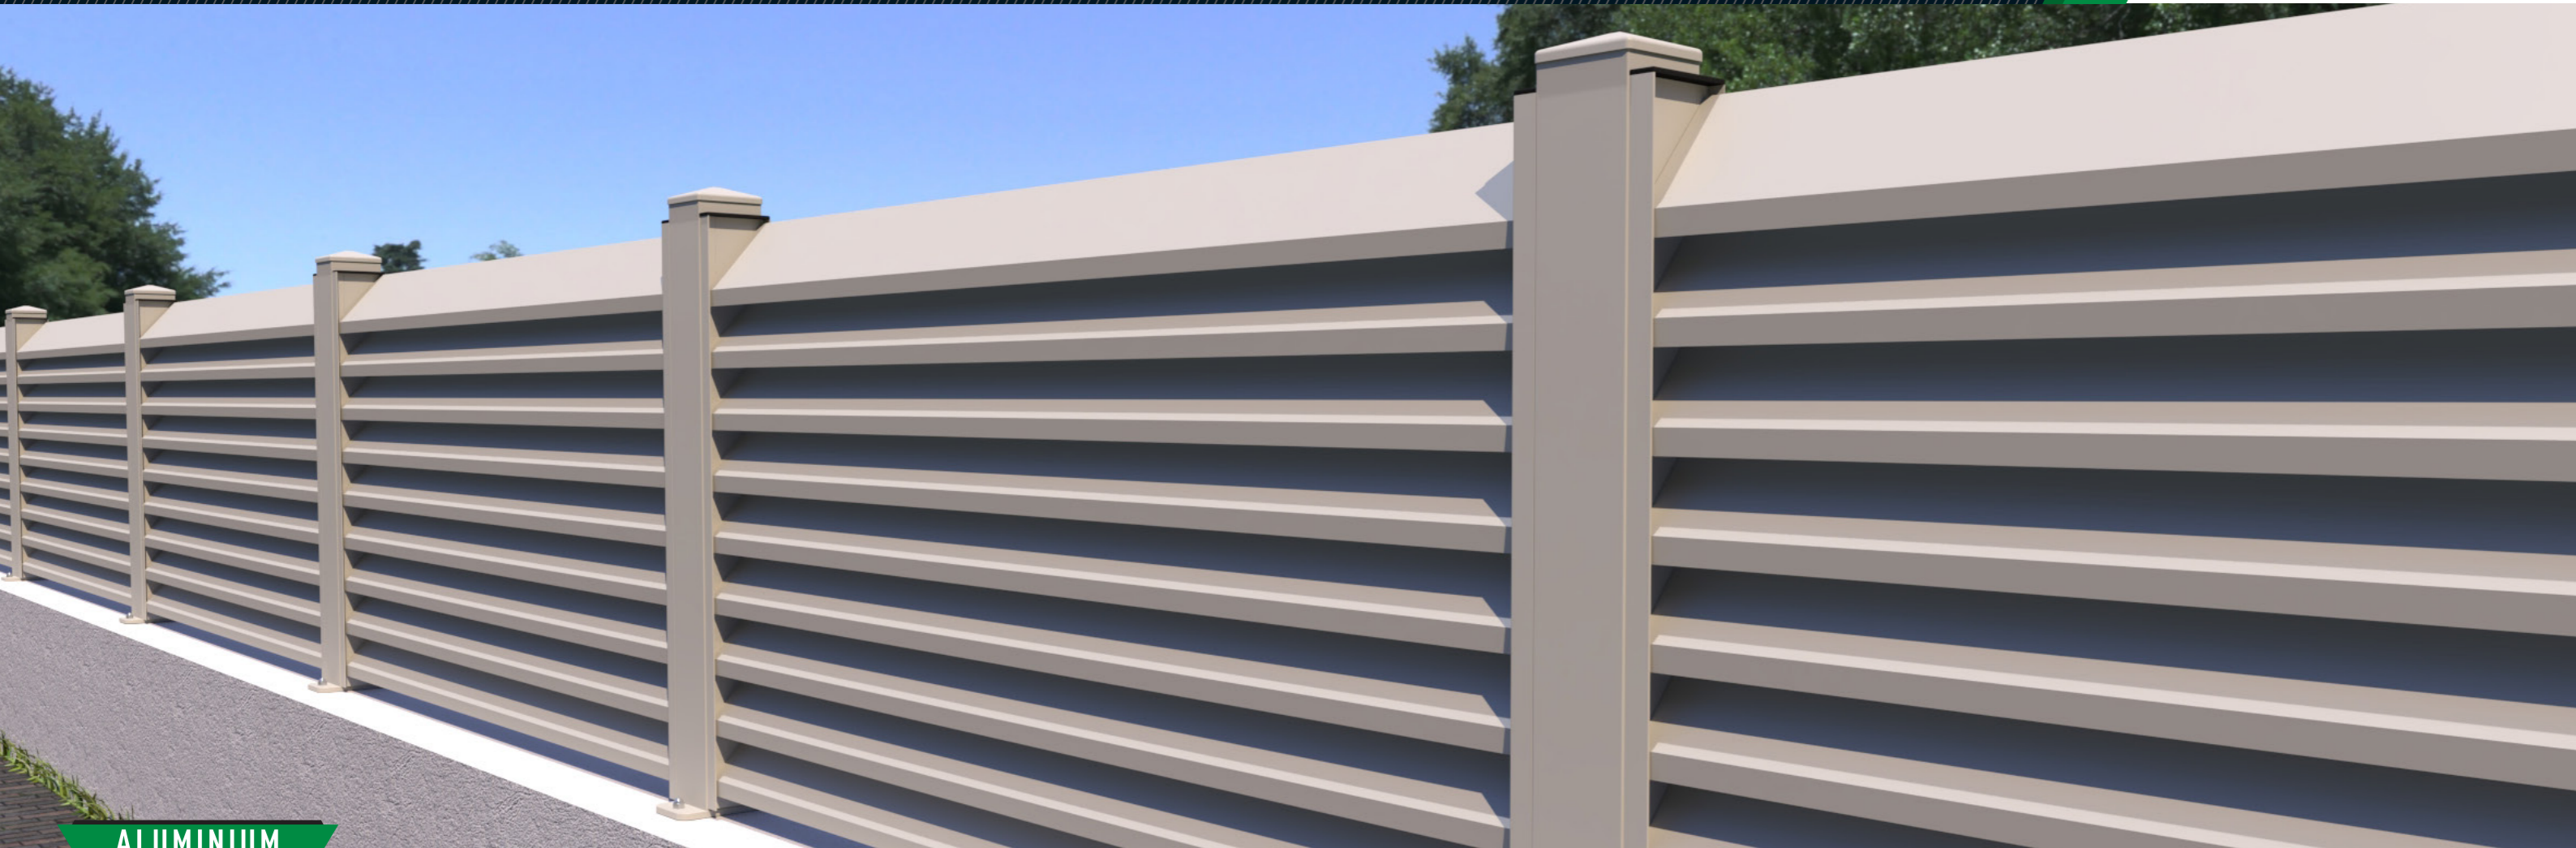

# ALUMINIUM GARDEN FENCE

## ALUMINIUM GARDEN FENCE

The system contains angled louver aluminum profiles which cancels the view from outside. Installation is simple and precise. After connecting the post profile to the base connector, just fix the base connector on the ground directly with using appropriate screws or anchors. The panel width can vary up to 6'-7" and it is even possible to reach a height of 7'-3". F100 is the perfect solution if you want more privacy.

- 4" + 4" Aluminium post
- Angled louver profiles.
- Screws are not visible.
- Simple, clean and stylish lines.
- Strong, light and rust free.
- Easy do-it-yourself assembly