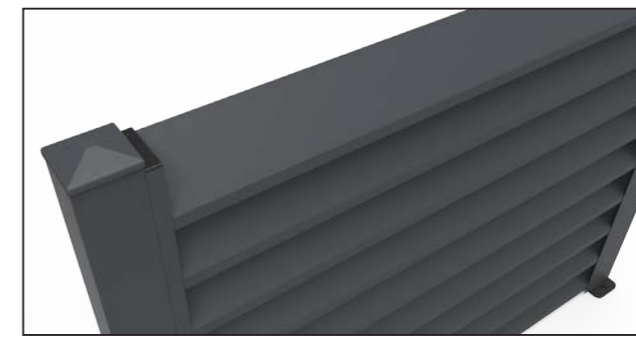

The system contains angled louver aluminum profiles which cancels the view from outside. Installation is simple and precise. After connecting the post profile to the base connector, just fix the base connector on the ground directly with using appropriate screws or anchors. The panel width can vary up to 6'-7" and it is even possible to reach a height of 7'-3". F100 is the perfect solution if you want more privacy.

- 4" + 4" Aluminium post
- Angled louver profiles.
- Screws are not visible.
- Simple, clean and stylish lines.
- Strong, light and rust free.
- Easy do-it-yourself assembly

### Standard RAL Colors

- Black (RAL 9005)
- Anthracite Grey (RAL 7016)
- White (RAL 9016)
- Cream White (RAL 9001)
- Signal Grey (RAL 7004)

**ALUMINIUM  
GARDEN FENCE**  
**F100**  
TECHNICAL DETAILS

• Fence with angled louver profiles.