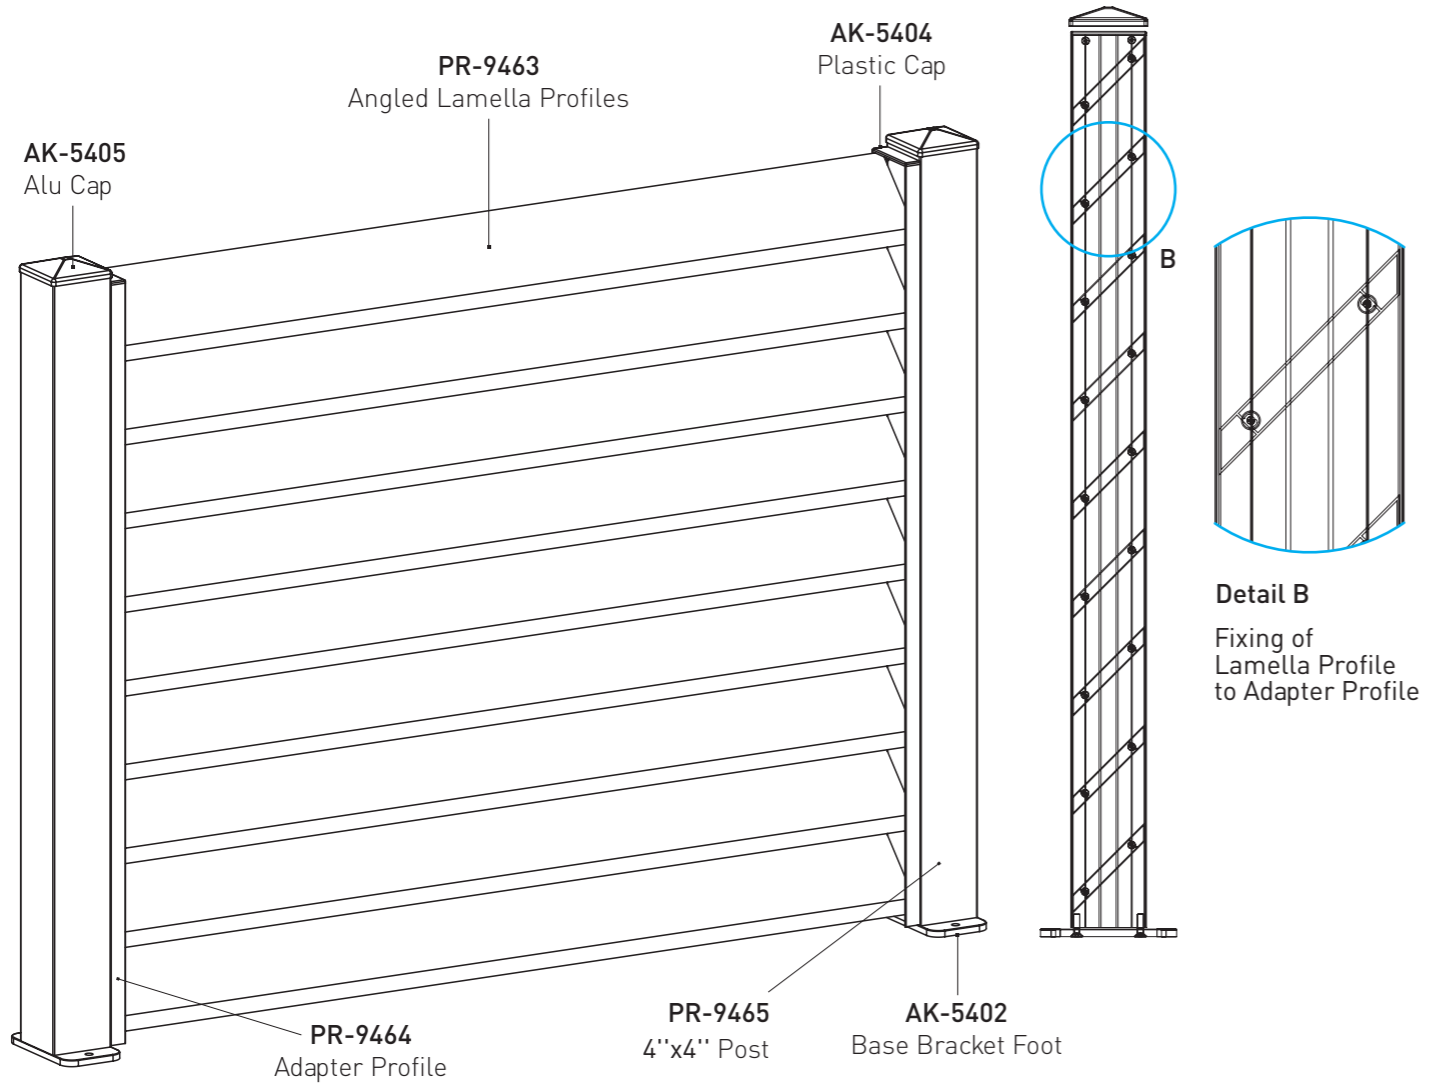

The system contains angled louver aluminum profiles which cancels the view from outside. Installation is simple and precise. After connecting the post profile to the base connector, just fix the base connector on the ground directly with using appropriate screws or anchors. The panel width can vary up to 6'-7" and it is even possible to reach a height of 7'-3". F100 is the perfect solution if you want more privacy.

- 4" + 4" Aluminium post
- Angled louver profiles.
- Screws are not visible.
- Simple, clean and stylish lines.
- Strong, light and rust free.
- Easy do-it-yourself assembly

### Standard RAL Colors

- Black (RAL 9005)
- Anthracite Grey (RAL 7016)
- White (RAL 9016)
- Cream White (RAL 9001)
- Signal Grey (RAL 7004)

**ALUMINIUM  
GARDEN FENCE**  
**F100**  
TECHNICAL DETAILS

• Fence with angled louver profiles.