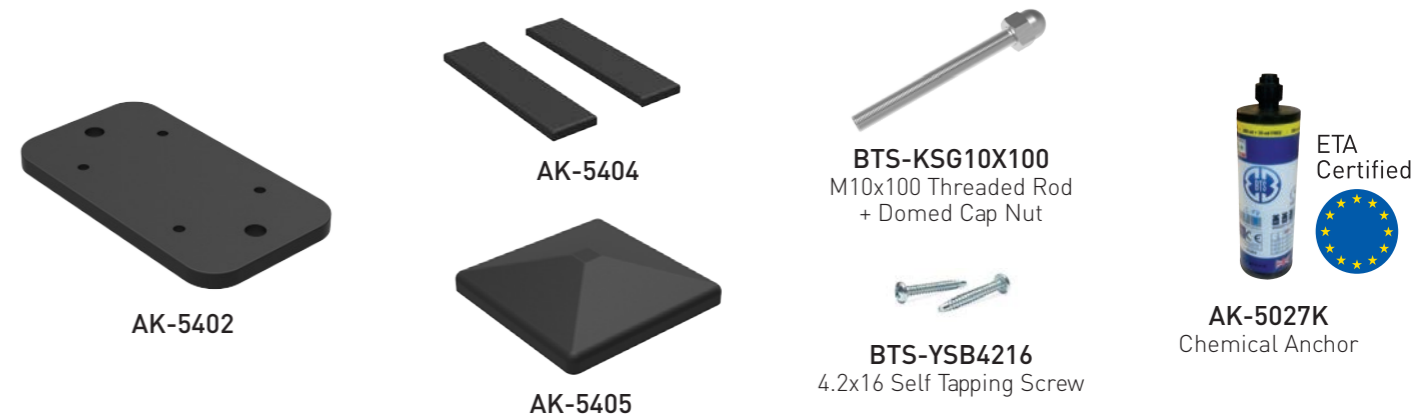

ACCESSORIES / ACCESSOIRES