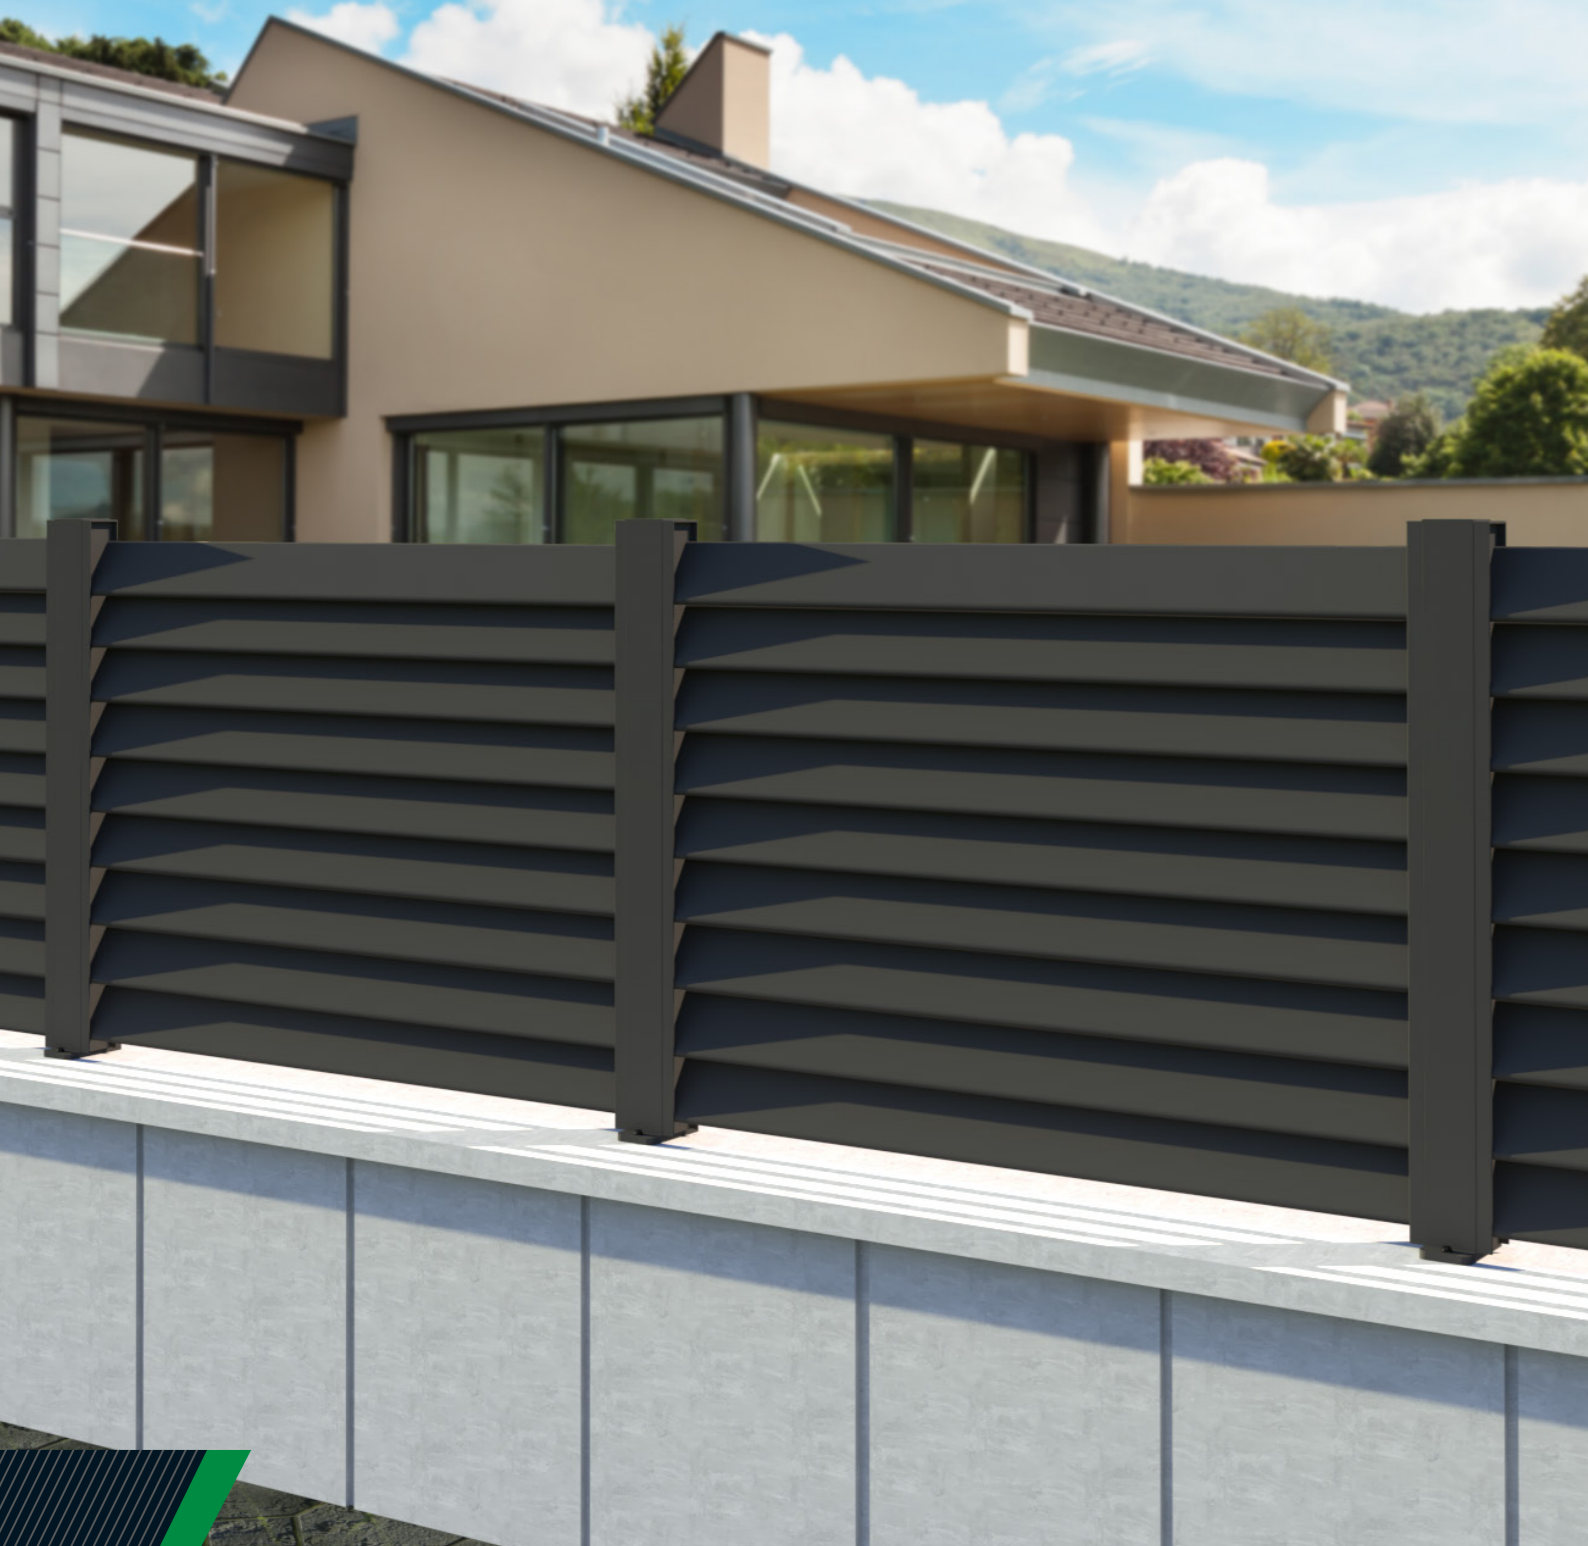

The standards stay the same,
but innovation never ends...