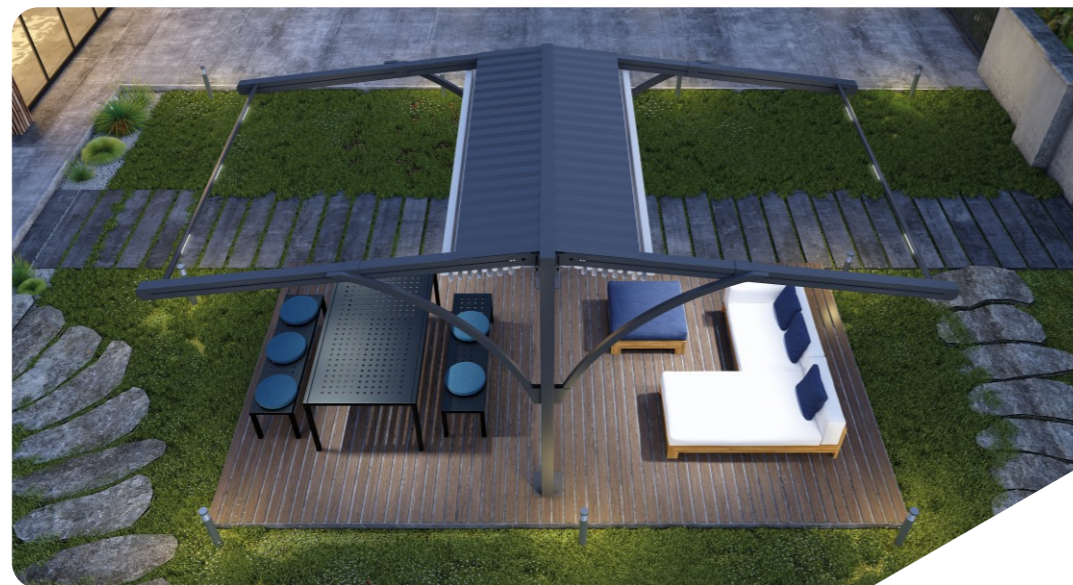

ARCHY-5 TECTONA FLAT URBAN TWIN

FREE STANDING

ARCHY-5 has been developed to create cantilevered two areas thanks to its steel structure and back to back mounting of two strut Pergola System

- Additional Options**
- Linear Led Light
 - Dimmer Unit
 - Wind & Rain Sensor
 - Non-Standard RAL Colors
 - Selective Wood Coating

Retractable Awning Roof

TECTONA FLAT URBAN TWIN

Max Width: 14'-9"
Max Projection: 29'-6"

436 sqft Maximum Coverage on a Single System

TECTONA FLAT URBAN TWIN MINIMA

Max Width: 14'-9"
Max Projection: 29'-6"

436 sqft Maximum Coverage on a Single System

Available Module Types

ARCHY-5 TECTONA FLAT URBAN TWIN PERGOLA

FREE STANDING

Single Module

Max. Width as 14'-9"
Max. Projection as 29'-6"

Double Module

Max. Width as 29'-6"
Max. Projection as 29'-6"